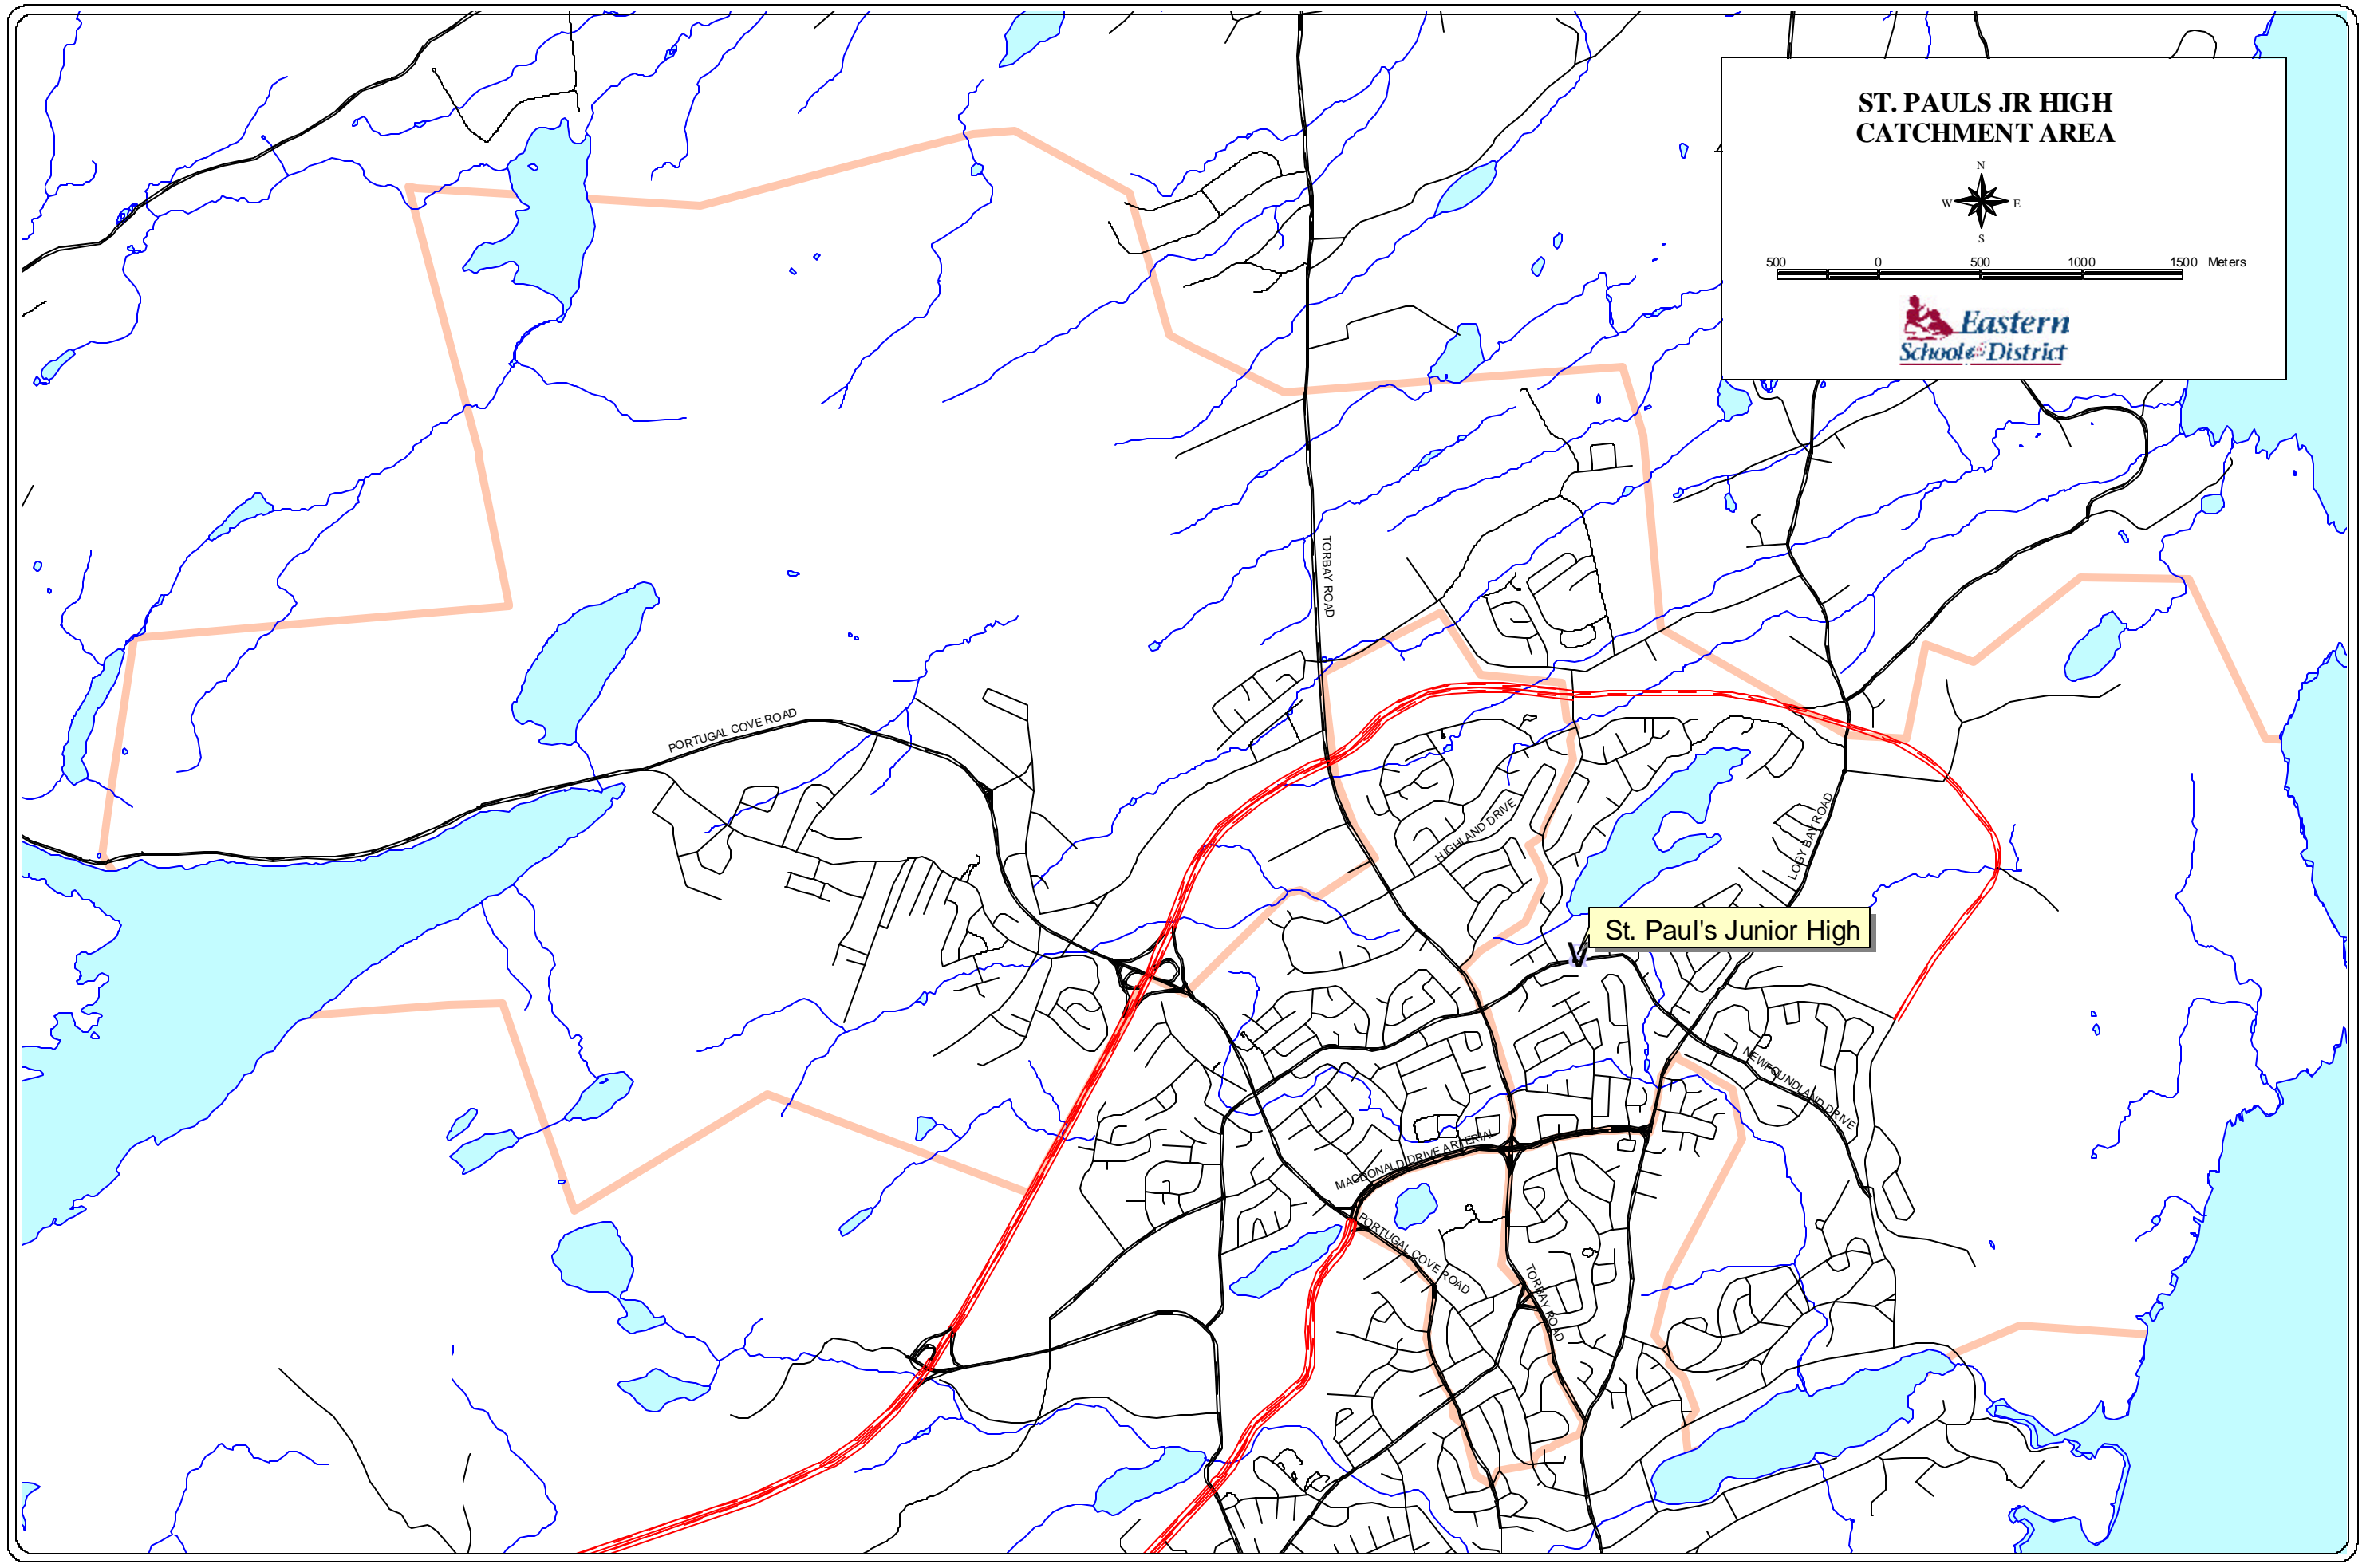

**ST. PAULS JR HIGH
CATCHMENT AREA**

500 0 500 1000 1500 Meters

St. Paul's Junior High

PORTUGAL COVE ROAD

TORBAY ROAD

HIGHLAND DRIVE

LOB BAY ROAD

MACDONALD DRIVE ARTERIAL

NEWFOUNDLAND DRIVE

PORTUGAL COVE ROAD

TORBAY ROAD