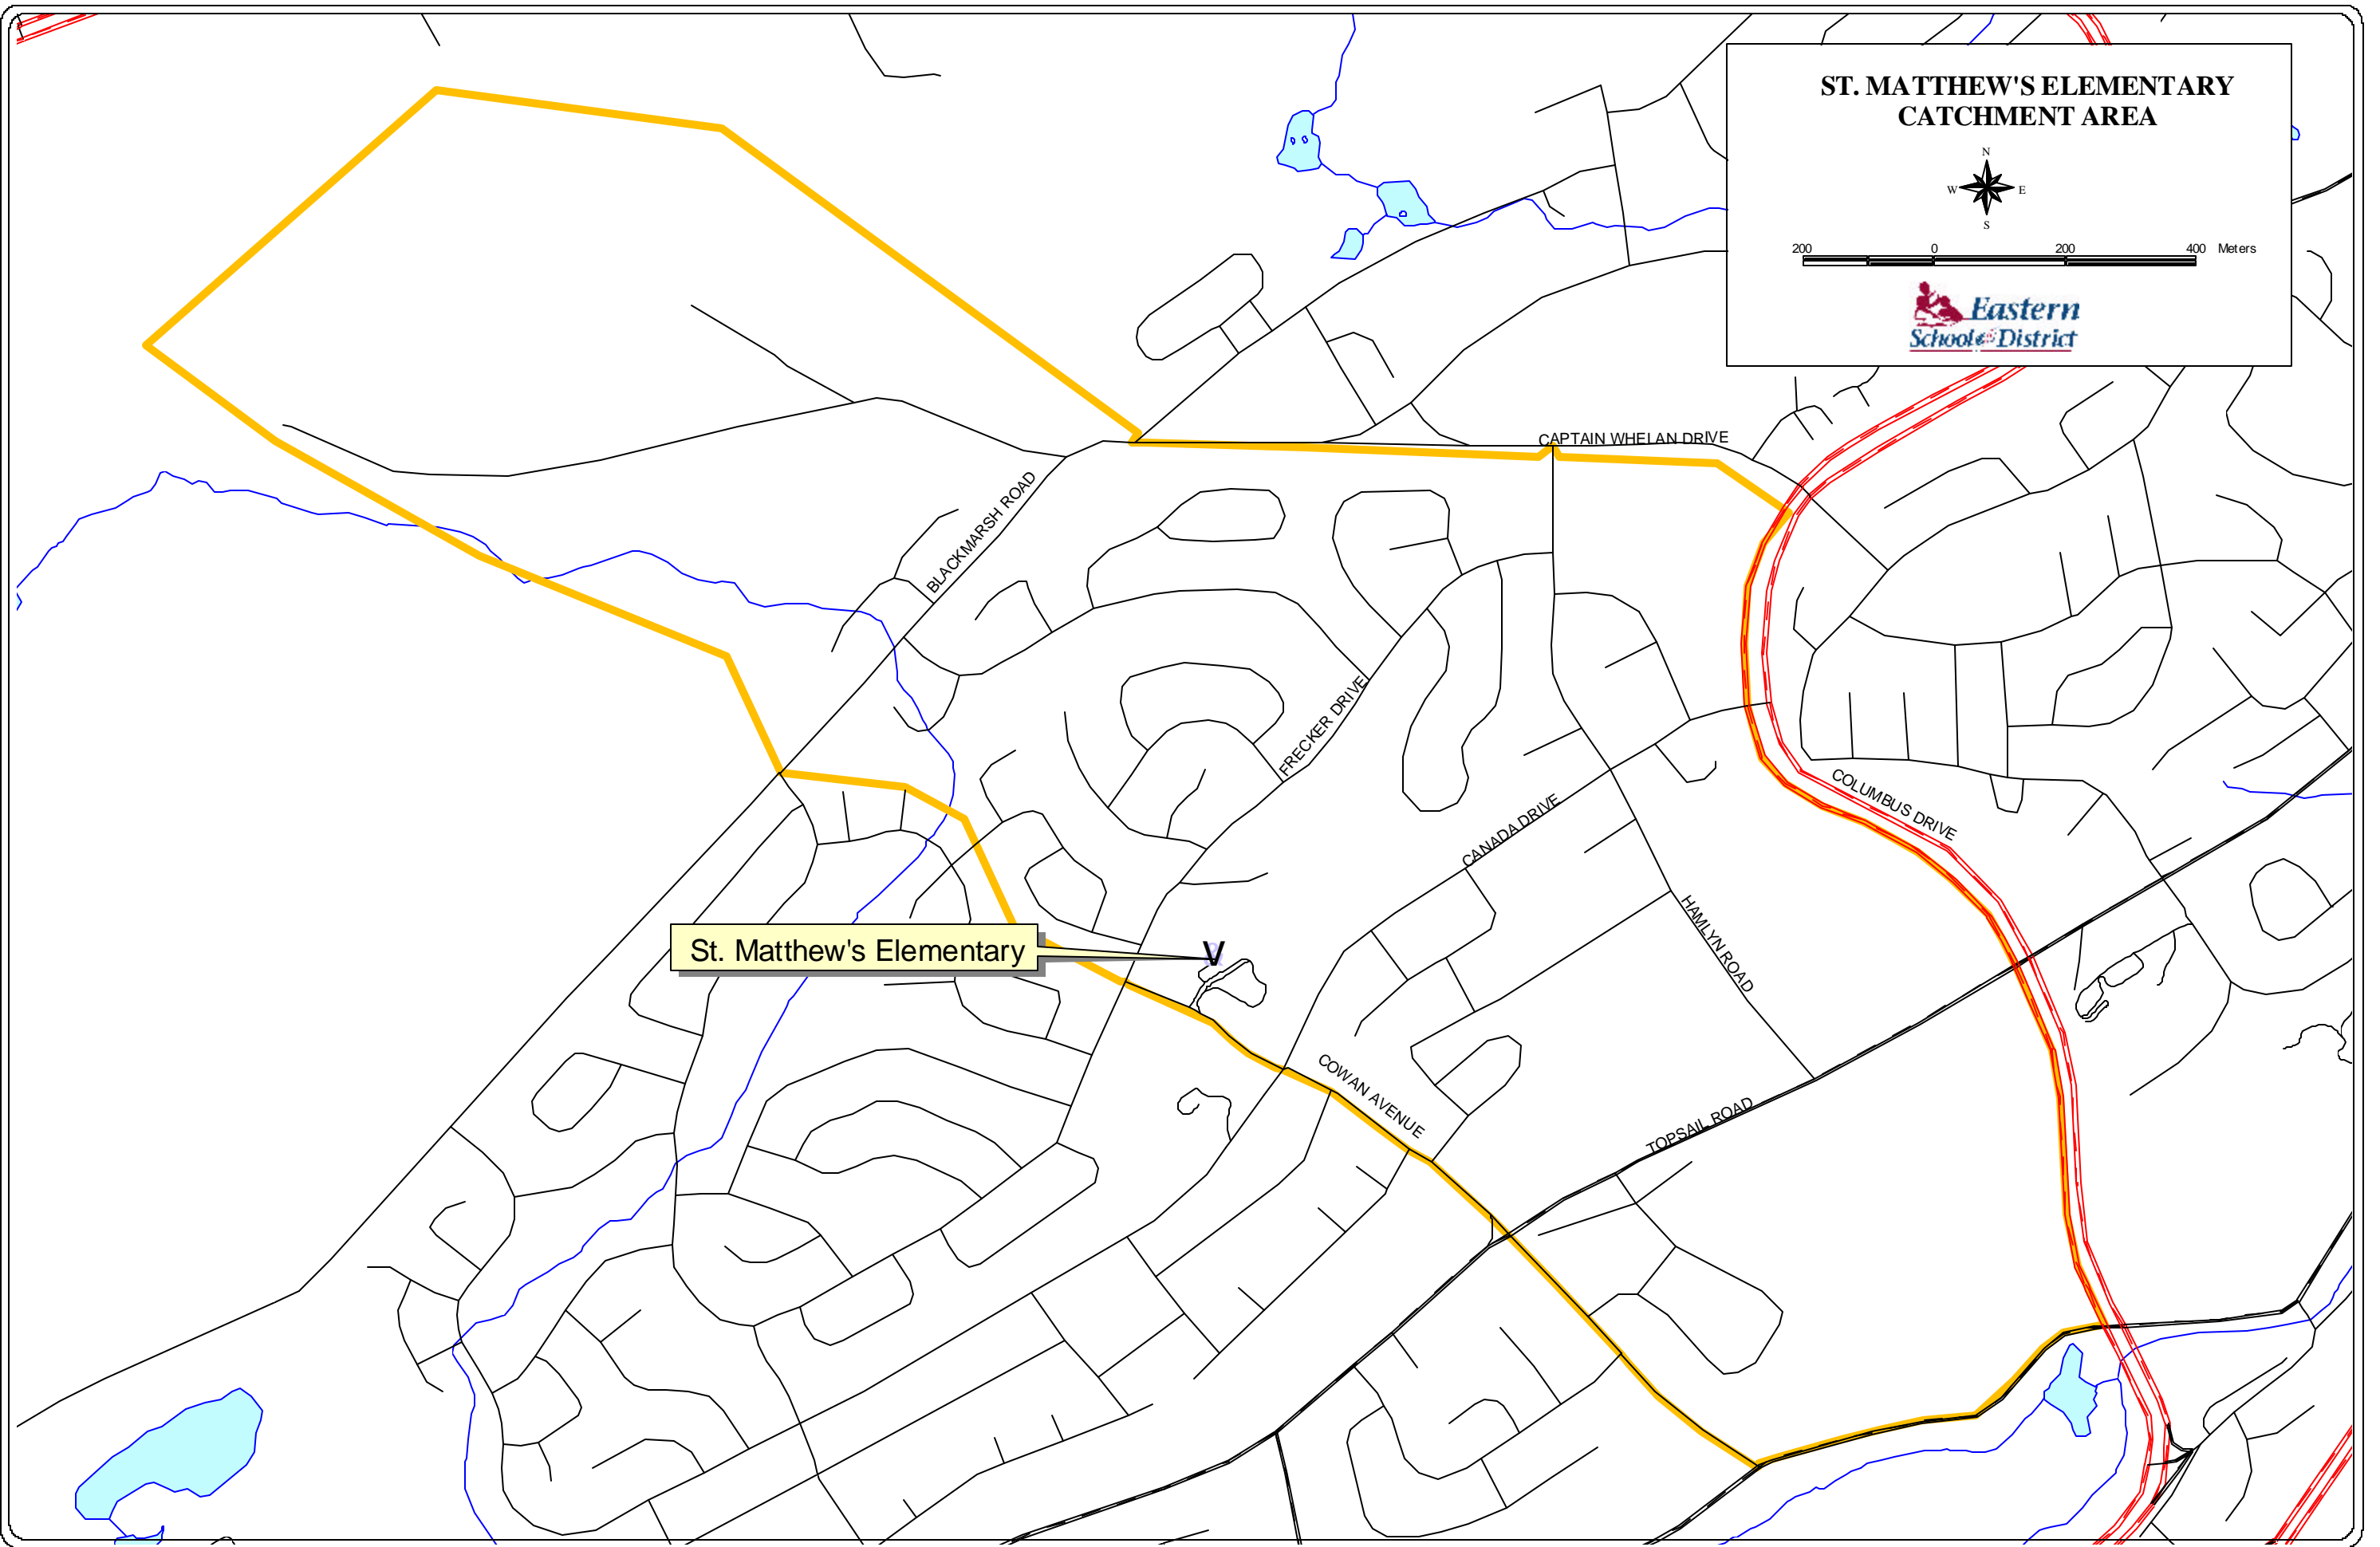

**ST. MATTHEW'S ELEMENTARY
CATCHMENT AREA**

200 0 200 400 Meters

St. Matthew's Elementary

BLACKMARSH ROAD

FRECKER DRIVE

CANADA DRIVE

CAPTAIN WHELAN DRIVE

HAMLIN ROAD

COWAN AVENUE

TOPSAIL ROAD

COLUMBUS DRIVE