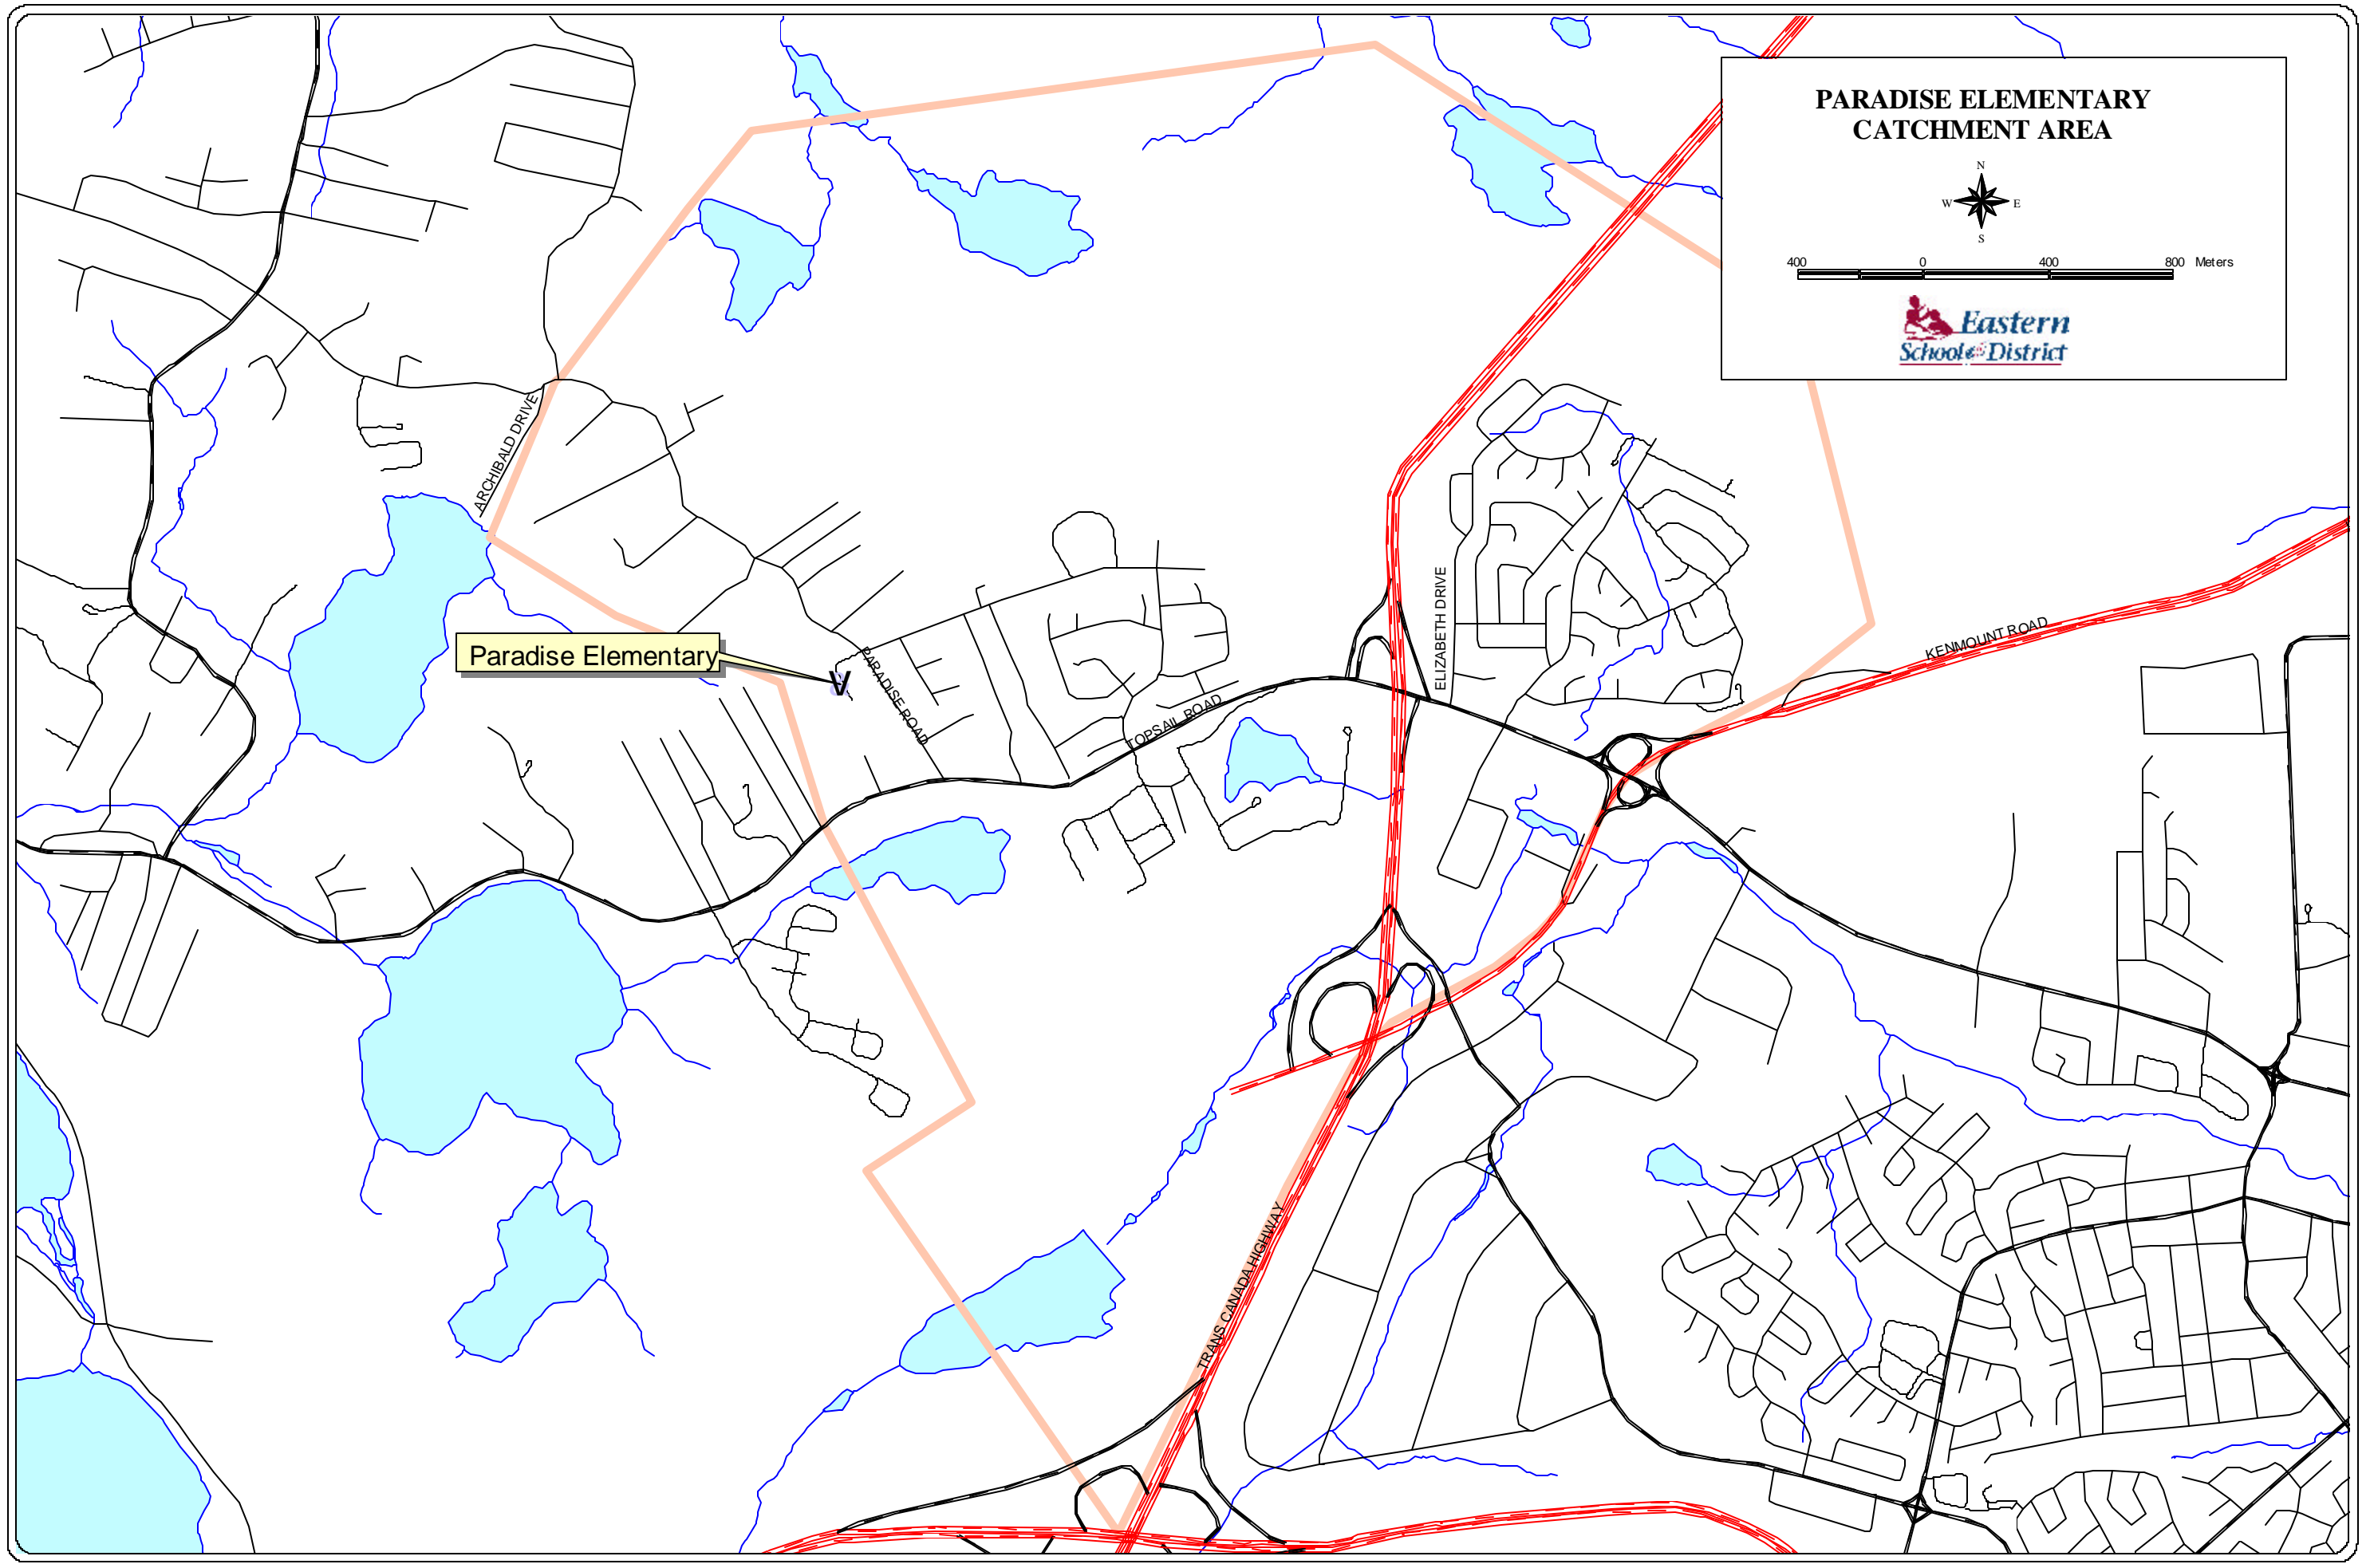

**PARADISE ELEMENTARY
CATCHMENT AREA**

400 0 400 800 Meters

Paradise Elementary

ARCHIBALD DRIVE

PARADISE ROAD

TOPSAL ROAD

ELIZABETH DRIVE

KENMOUNT ROAD

TRANS CANADA HIGHWAY