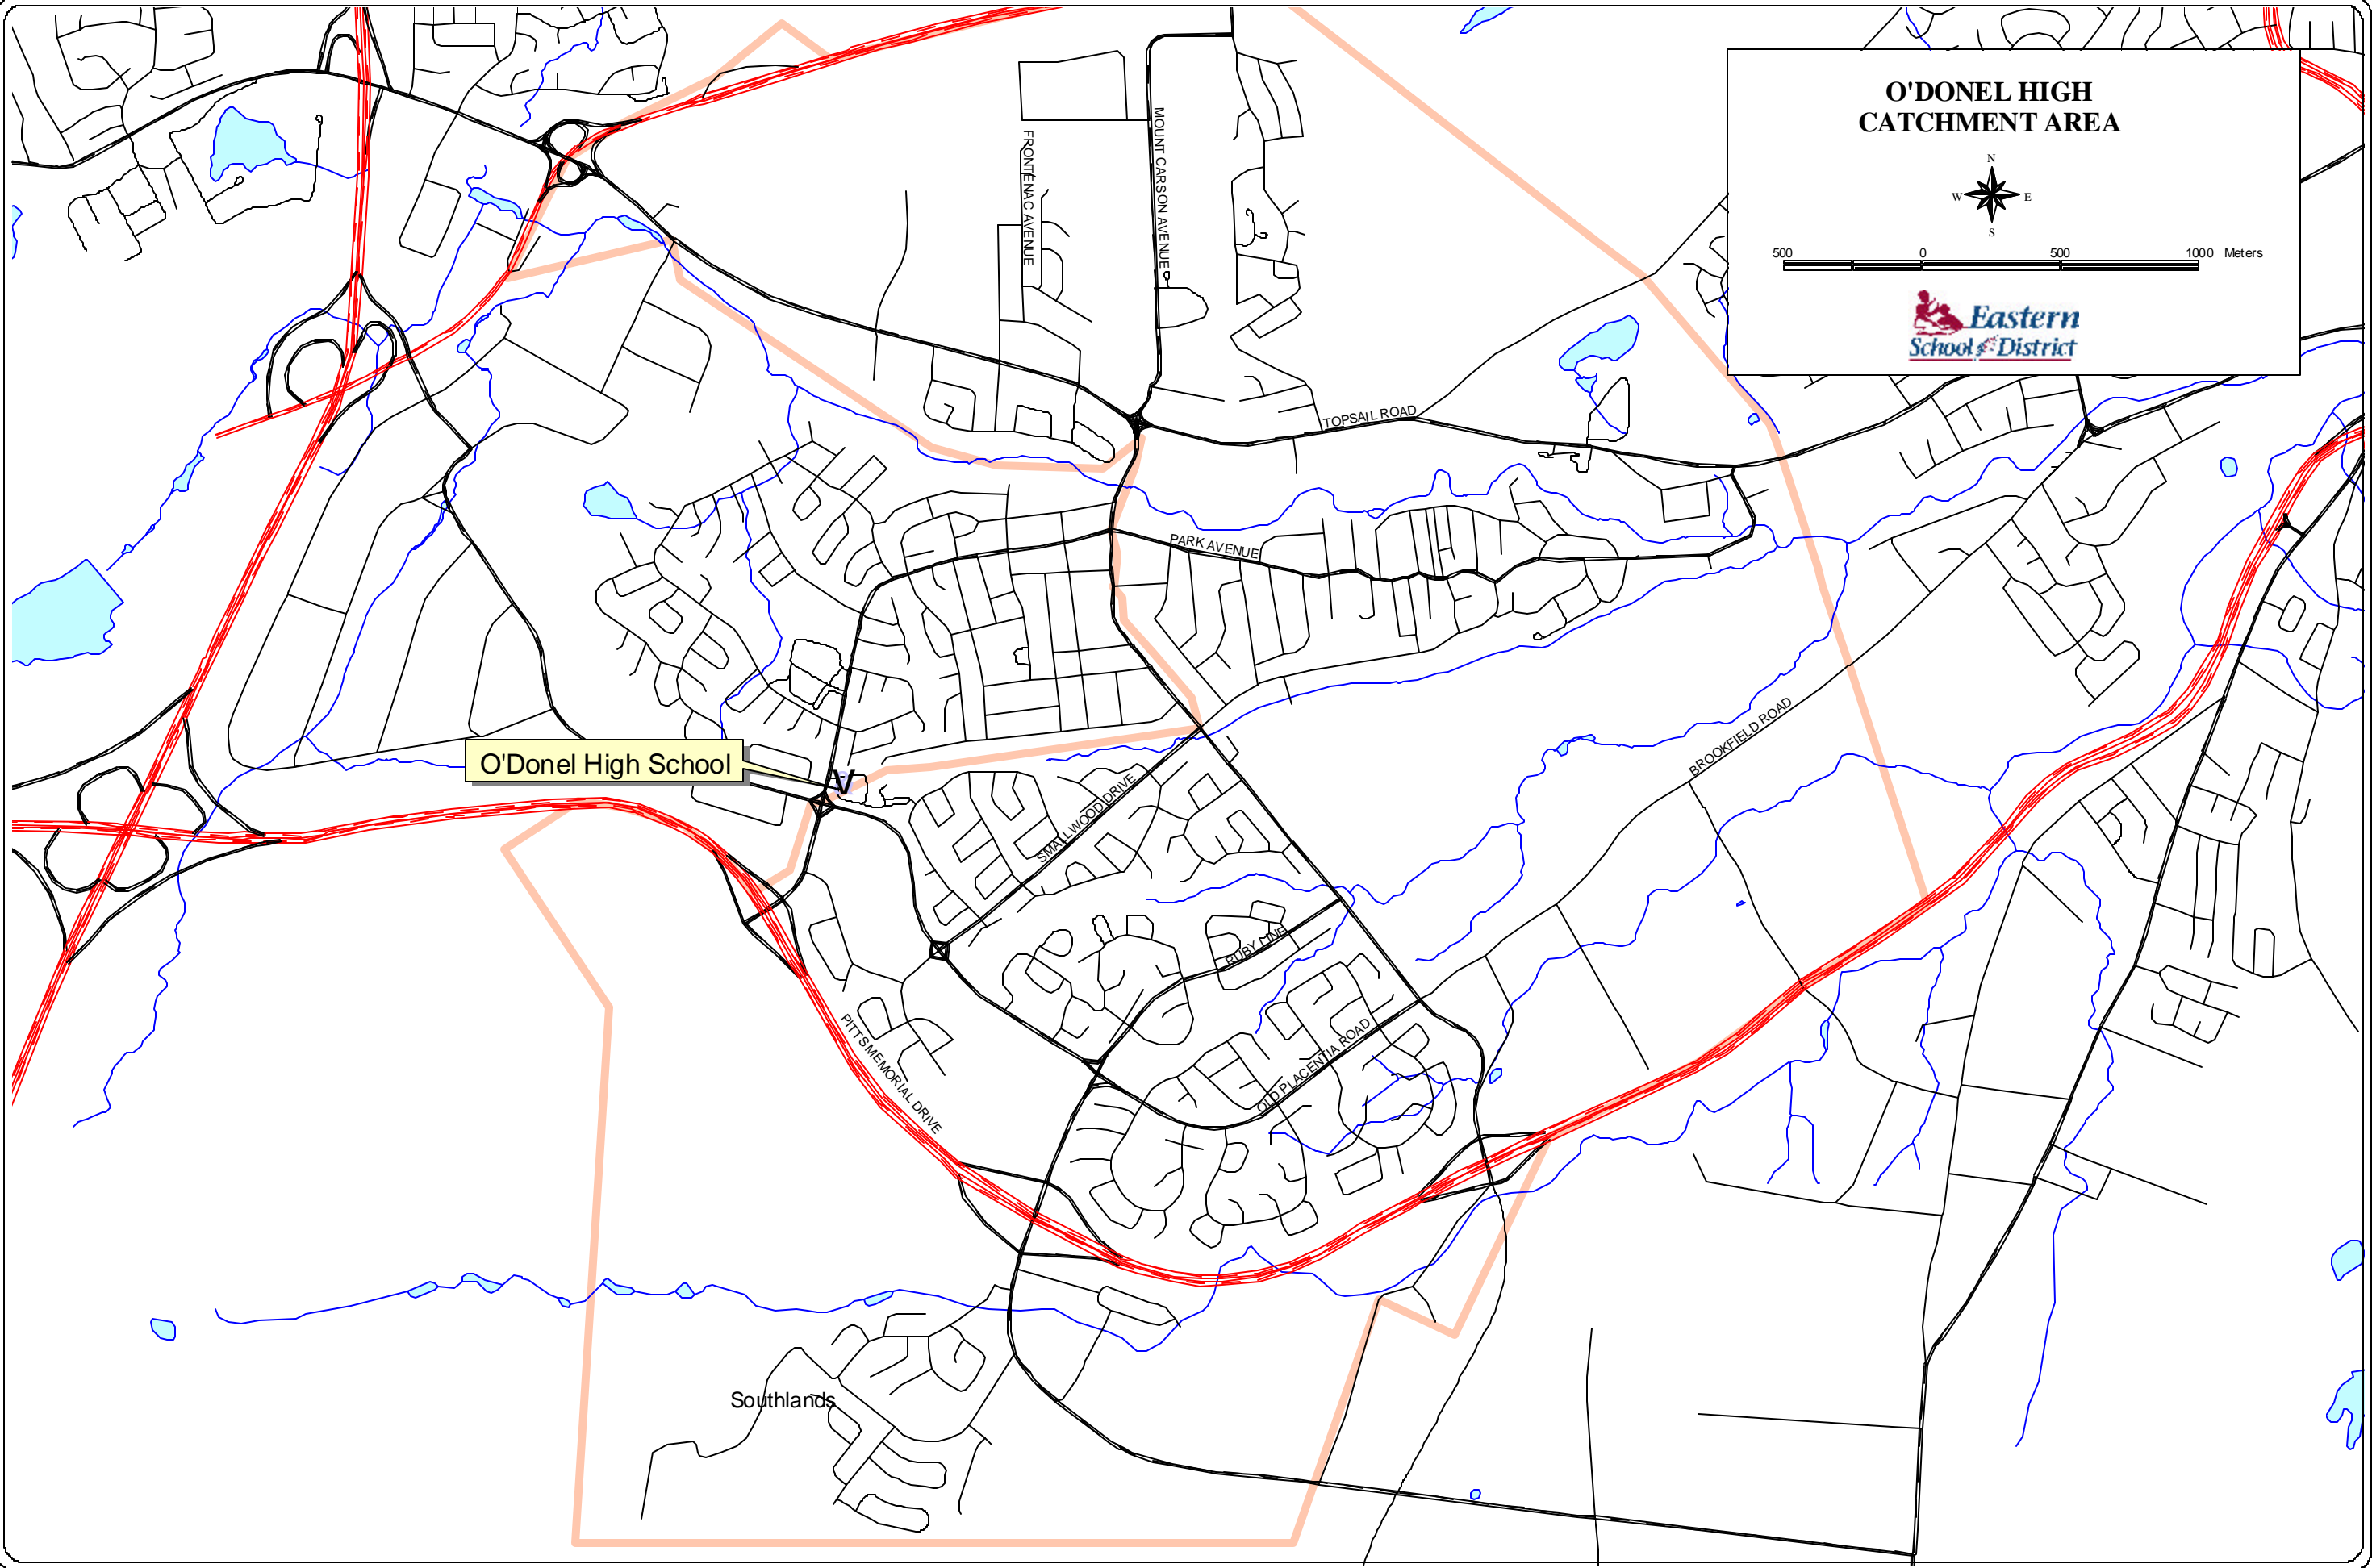

O'DONEL HIGH CATCHMENT AREA

500 0 500 1000 Meters

O'Donel High School

Southlands

FRONTENAC AVENUE

MOUNT CARSON AVENUE

TOPSAIL ROAD

PARK AVENUE

SMALLWOOD DRIVE

RUBY LANE

OLD PLACENTIA ROAD

BROOKFIELD ROAD

PITTS MEMORIAL DRIVE