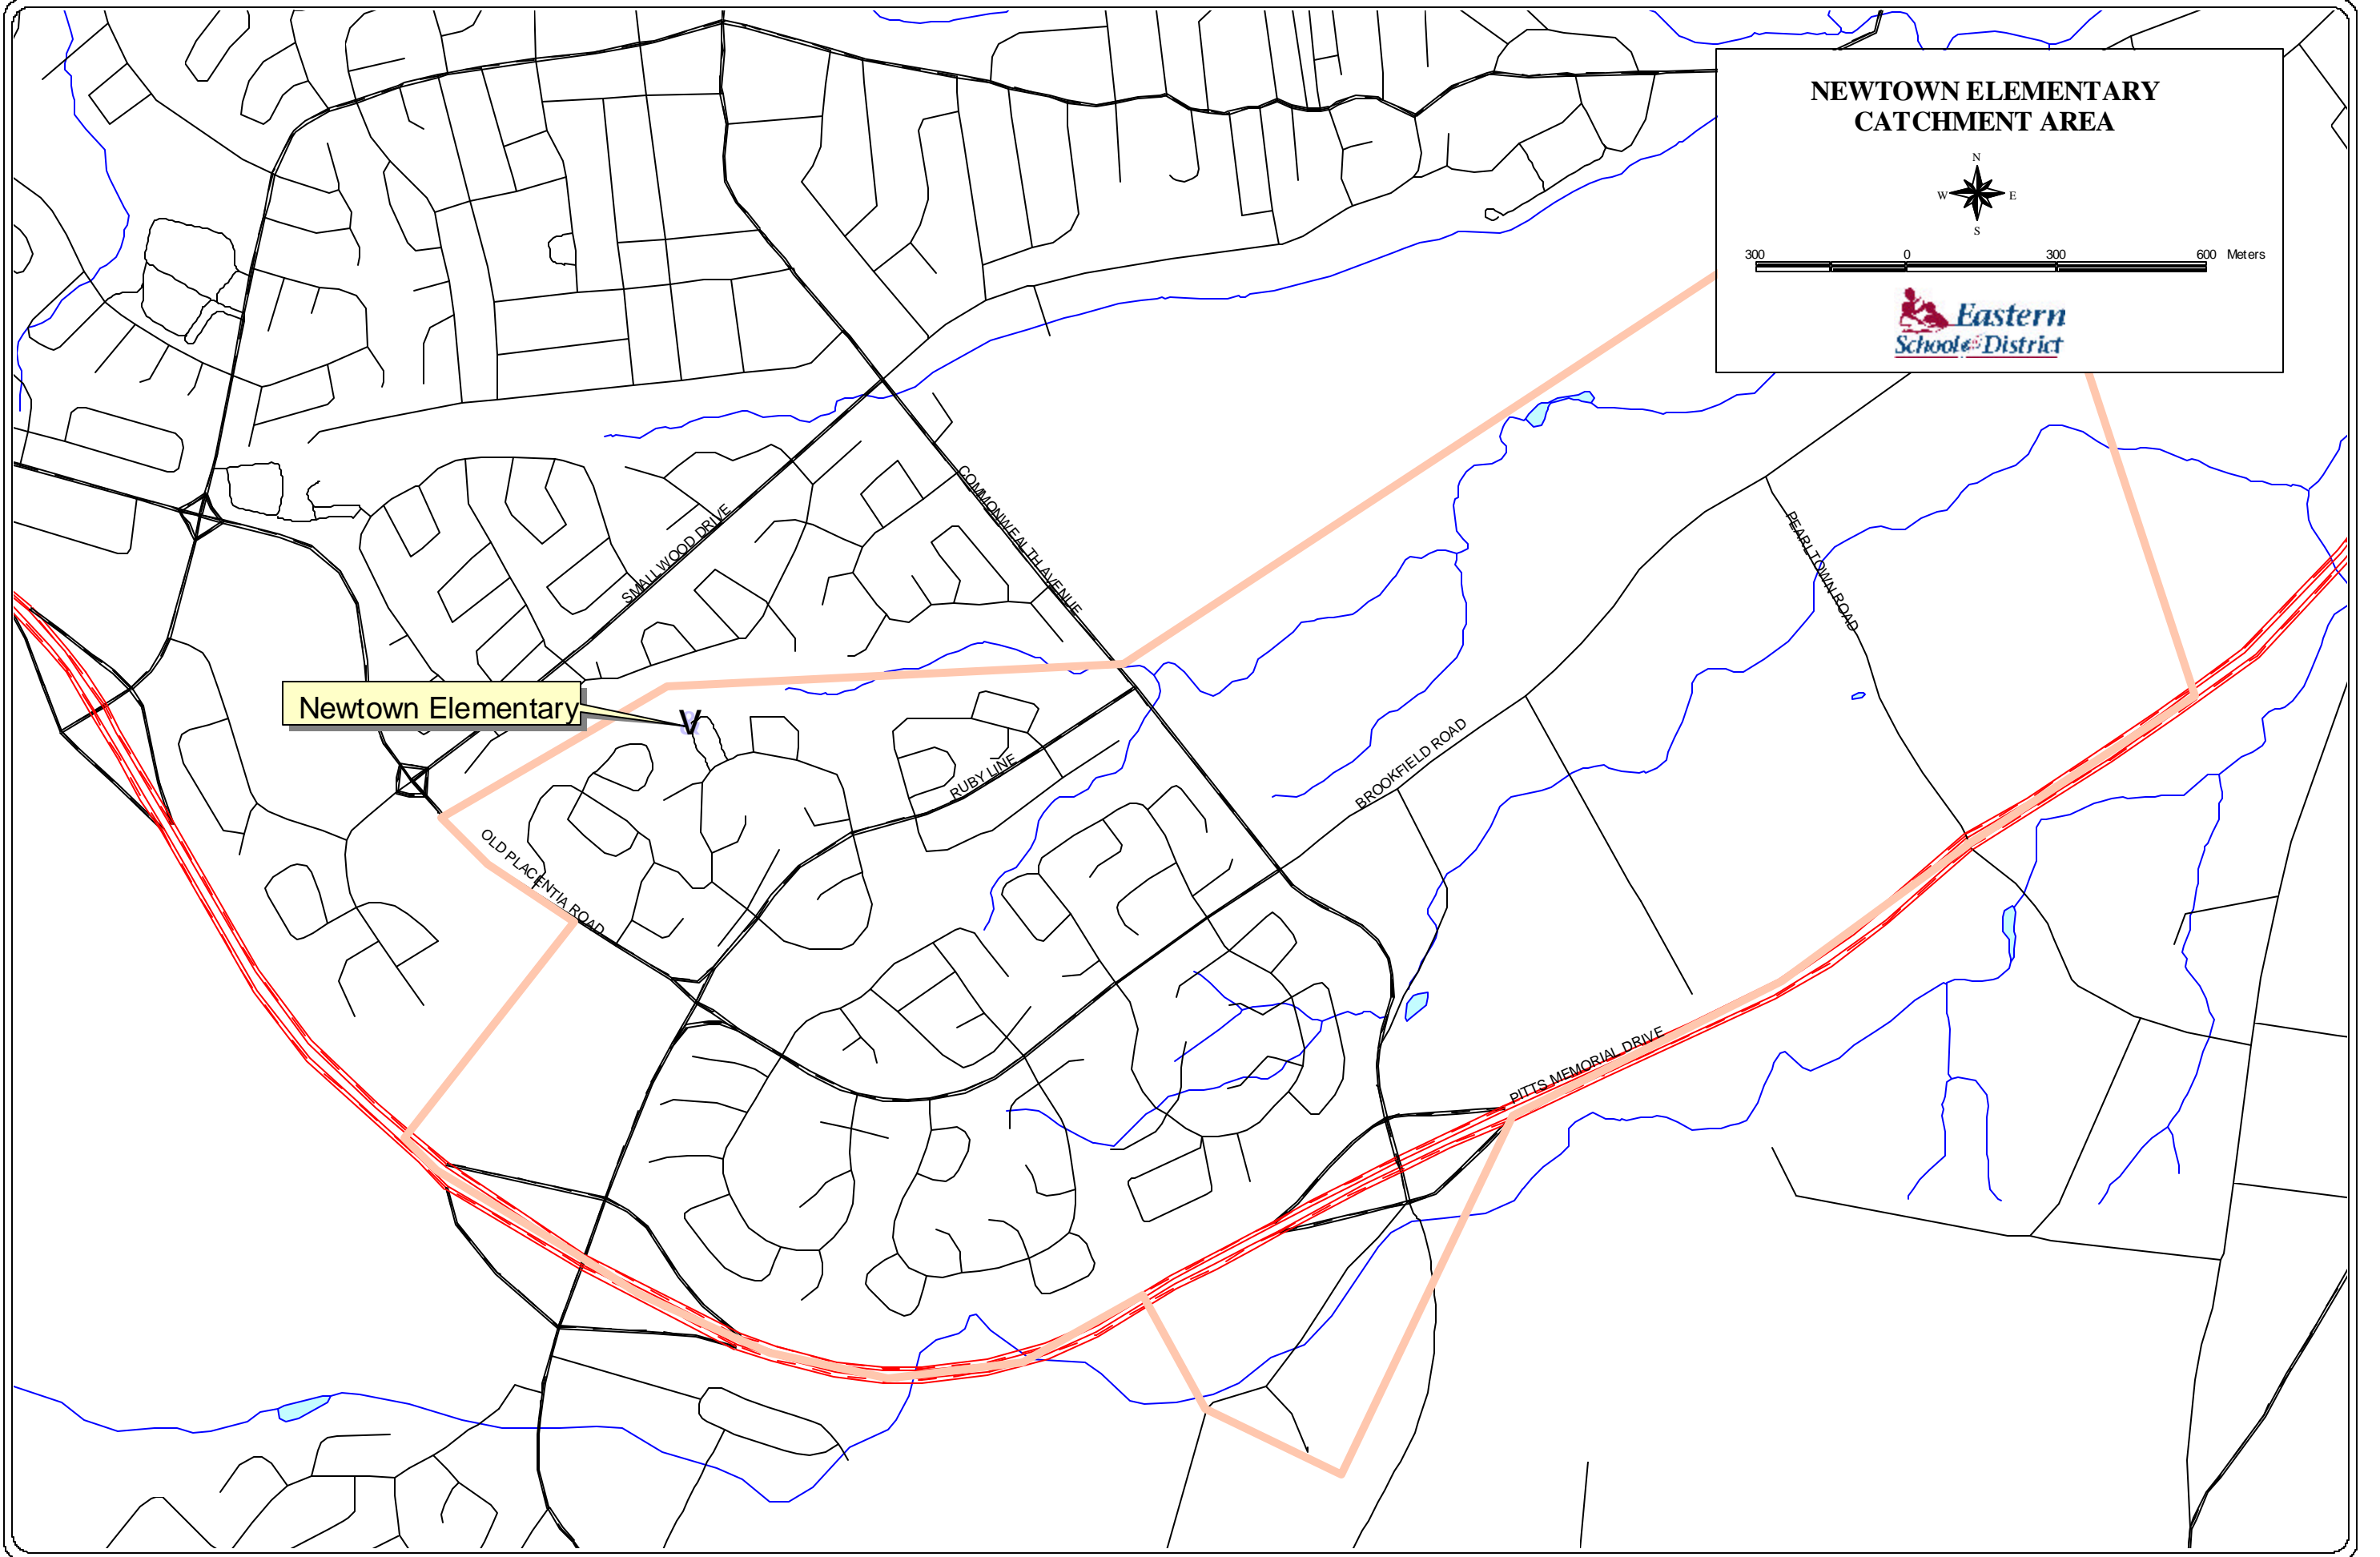

**NEWTOWN ELEMENTARY
CATCHMENT AREA**

300 0 300 600 Meters

Newtown Elementary

SMALLWOOD DRIVE

COMMONWEAL AVENUE

RUBY LANE

BROOKFIELD ROAD

PEARL TOWN ROAD

OLD PLACENTIA ROAD

PITTS MEMORIAL DRIVE