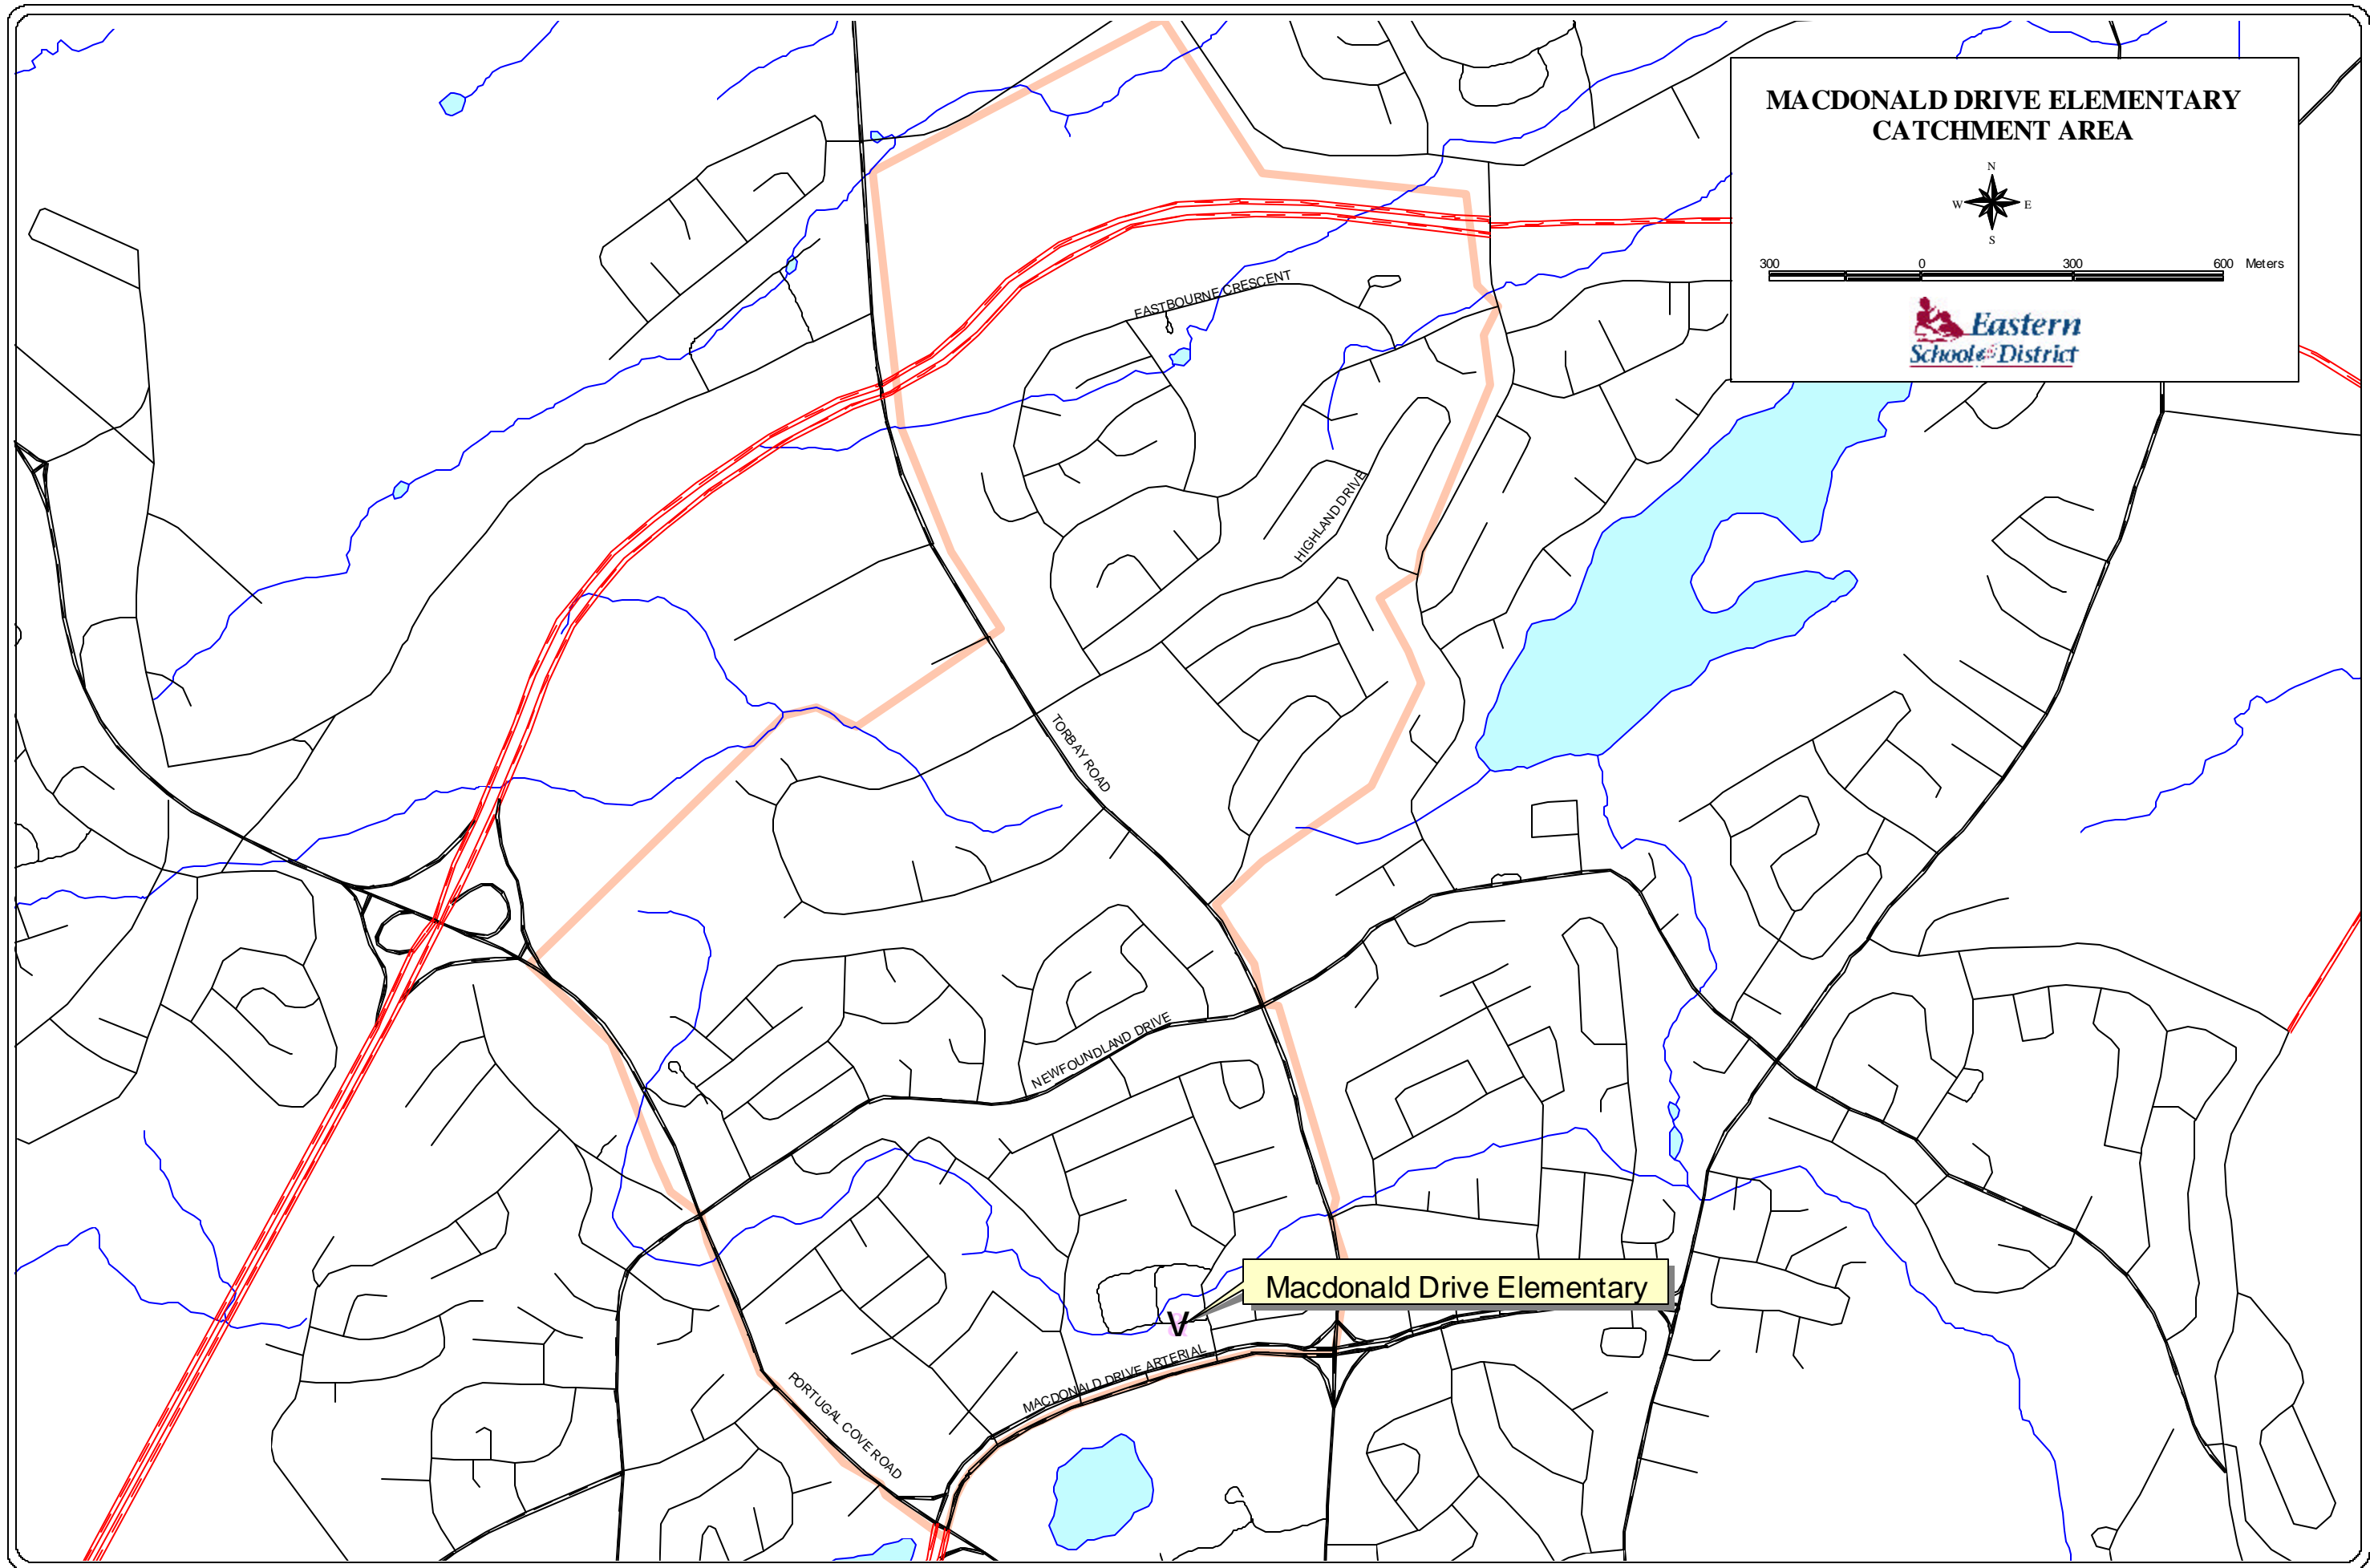

**MACDONALD DRIVE ELEMENTARY  
CATCHMENT AREA**

300 0 300 600 Meters

Macdonald Drive Elementary

EASTBOURNE CRESCENT

HIGHLAND DRIVE

TORBAY ROAD

NEWFOUNDLAND DRIVE

PORTUGAL COVER ROAD

MACDONALD DRIVE ARTERIAL