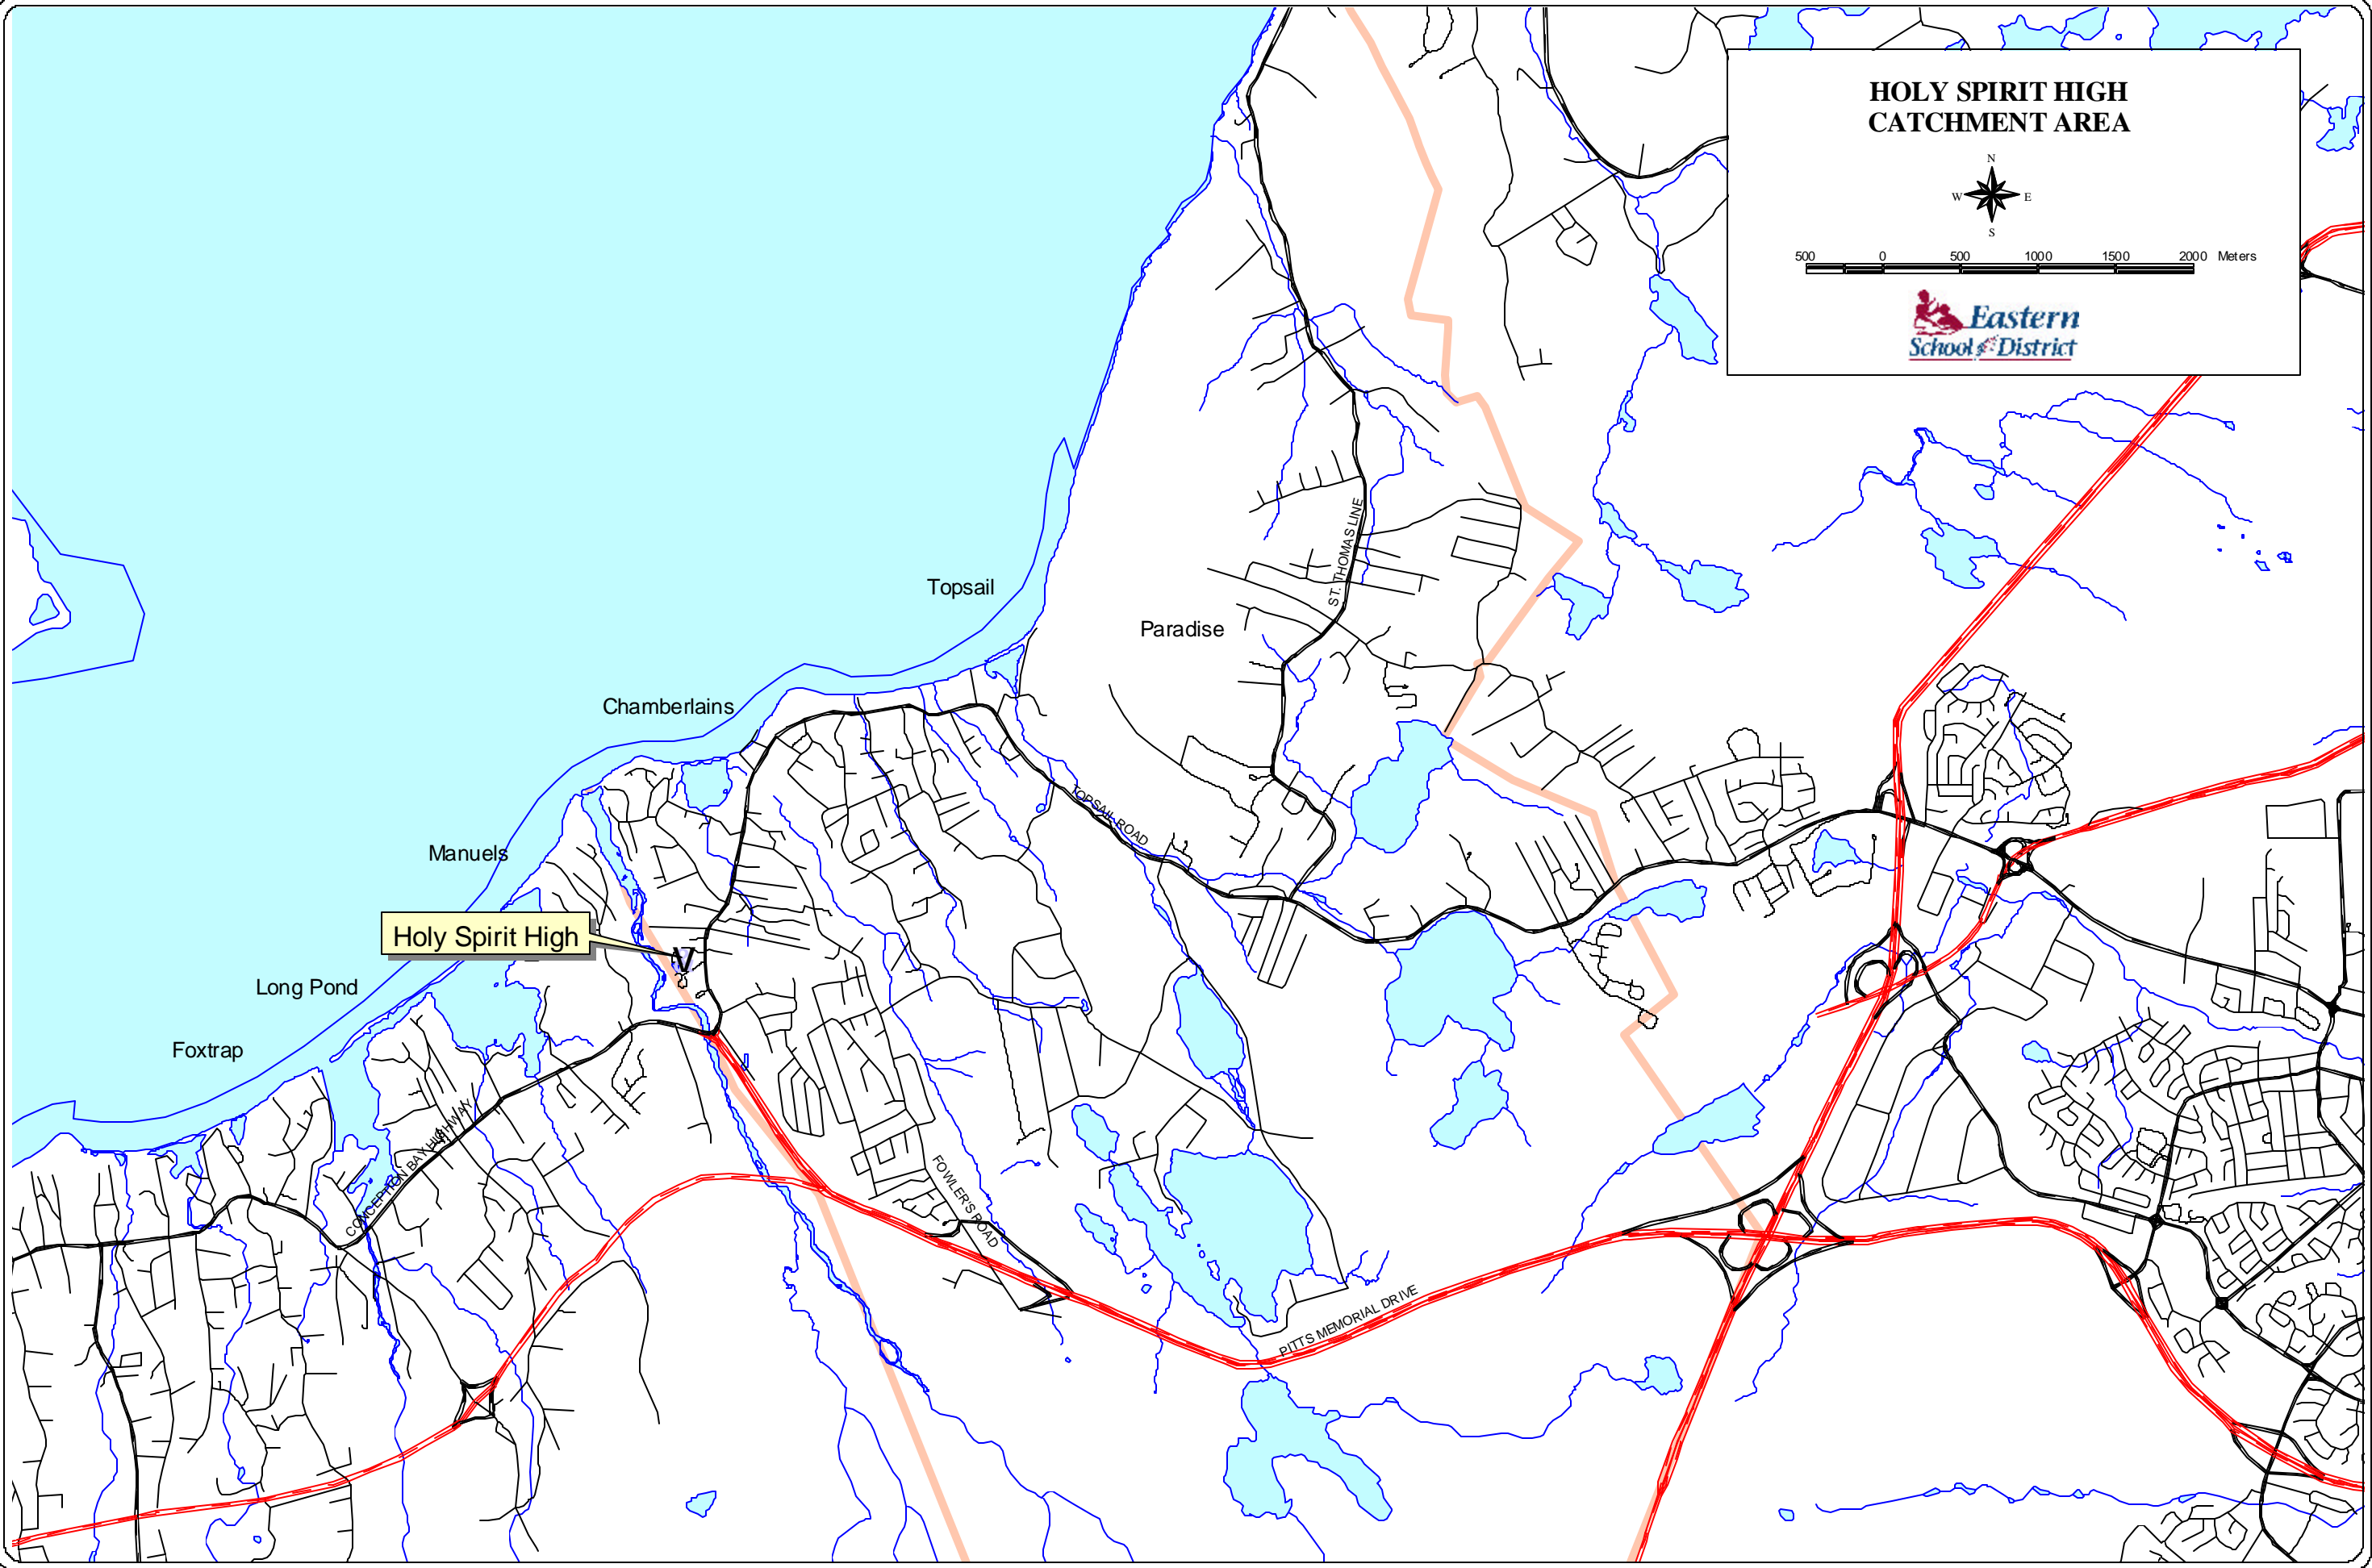

HOLY SPIRIT HIGH CATCHMENT AREA

500 0 500 1000 1500 2000 Meters

Topsail

Paradise

Chamberlains

Manuels

Holy Spirit High

Long Pond

Foxtrap

PITTS MEMORIAL DRIVE

FOWLER'S ROAD

TOPSAIL ROAD

ST. THOMAS LINE