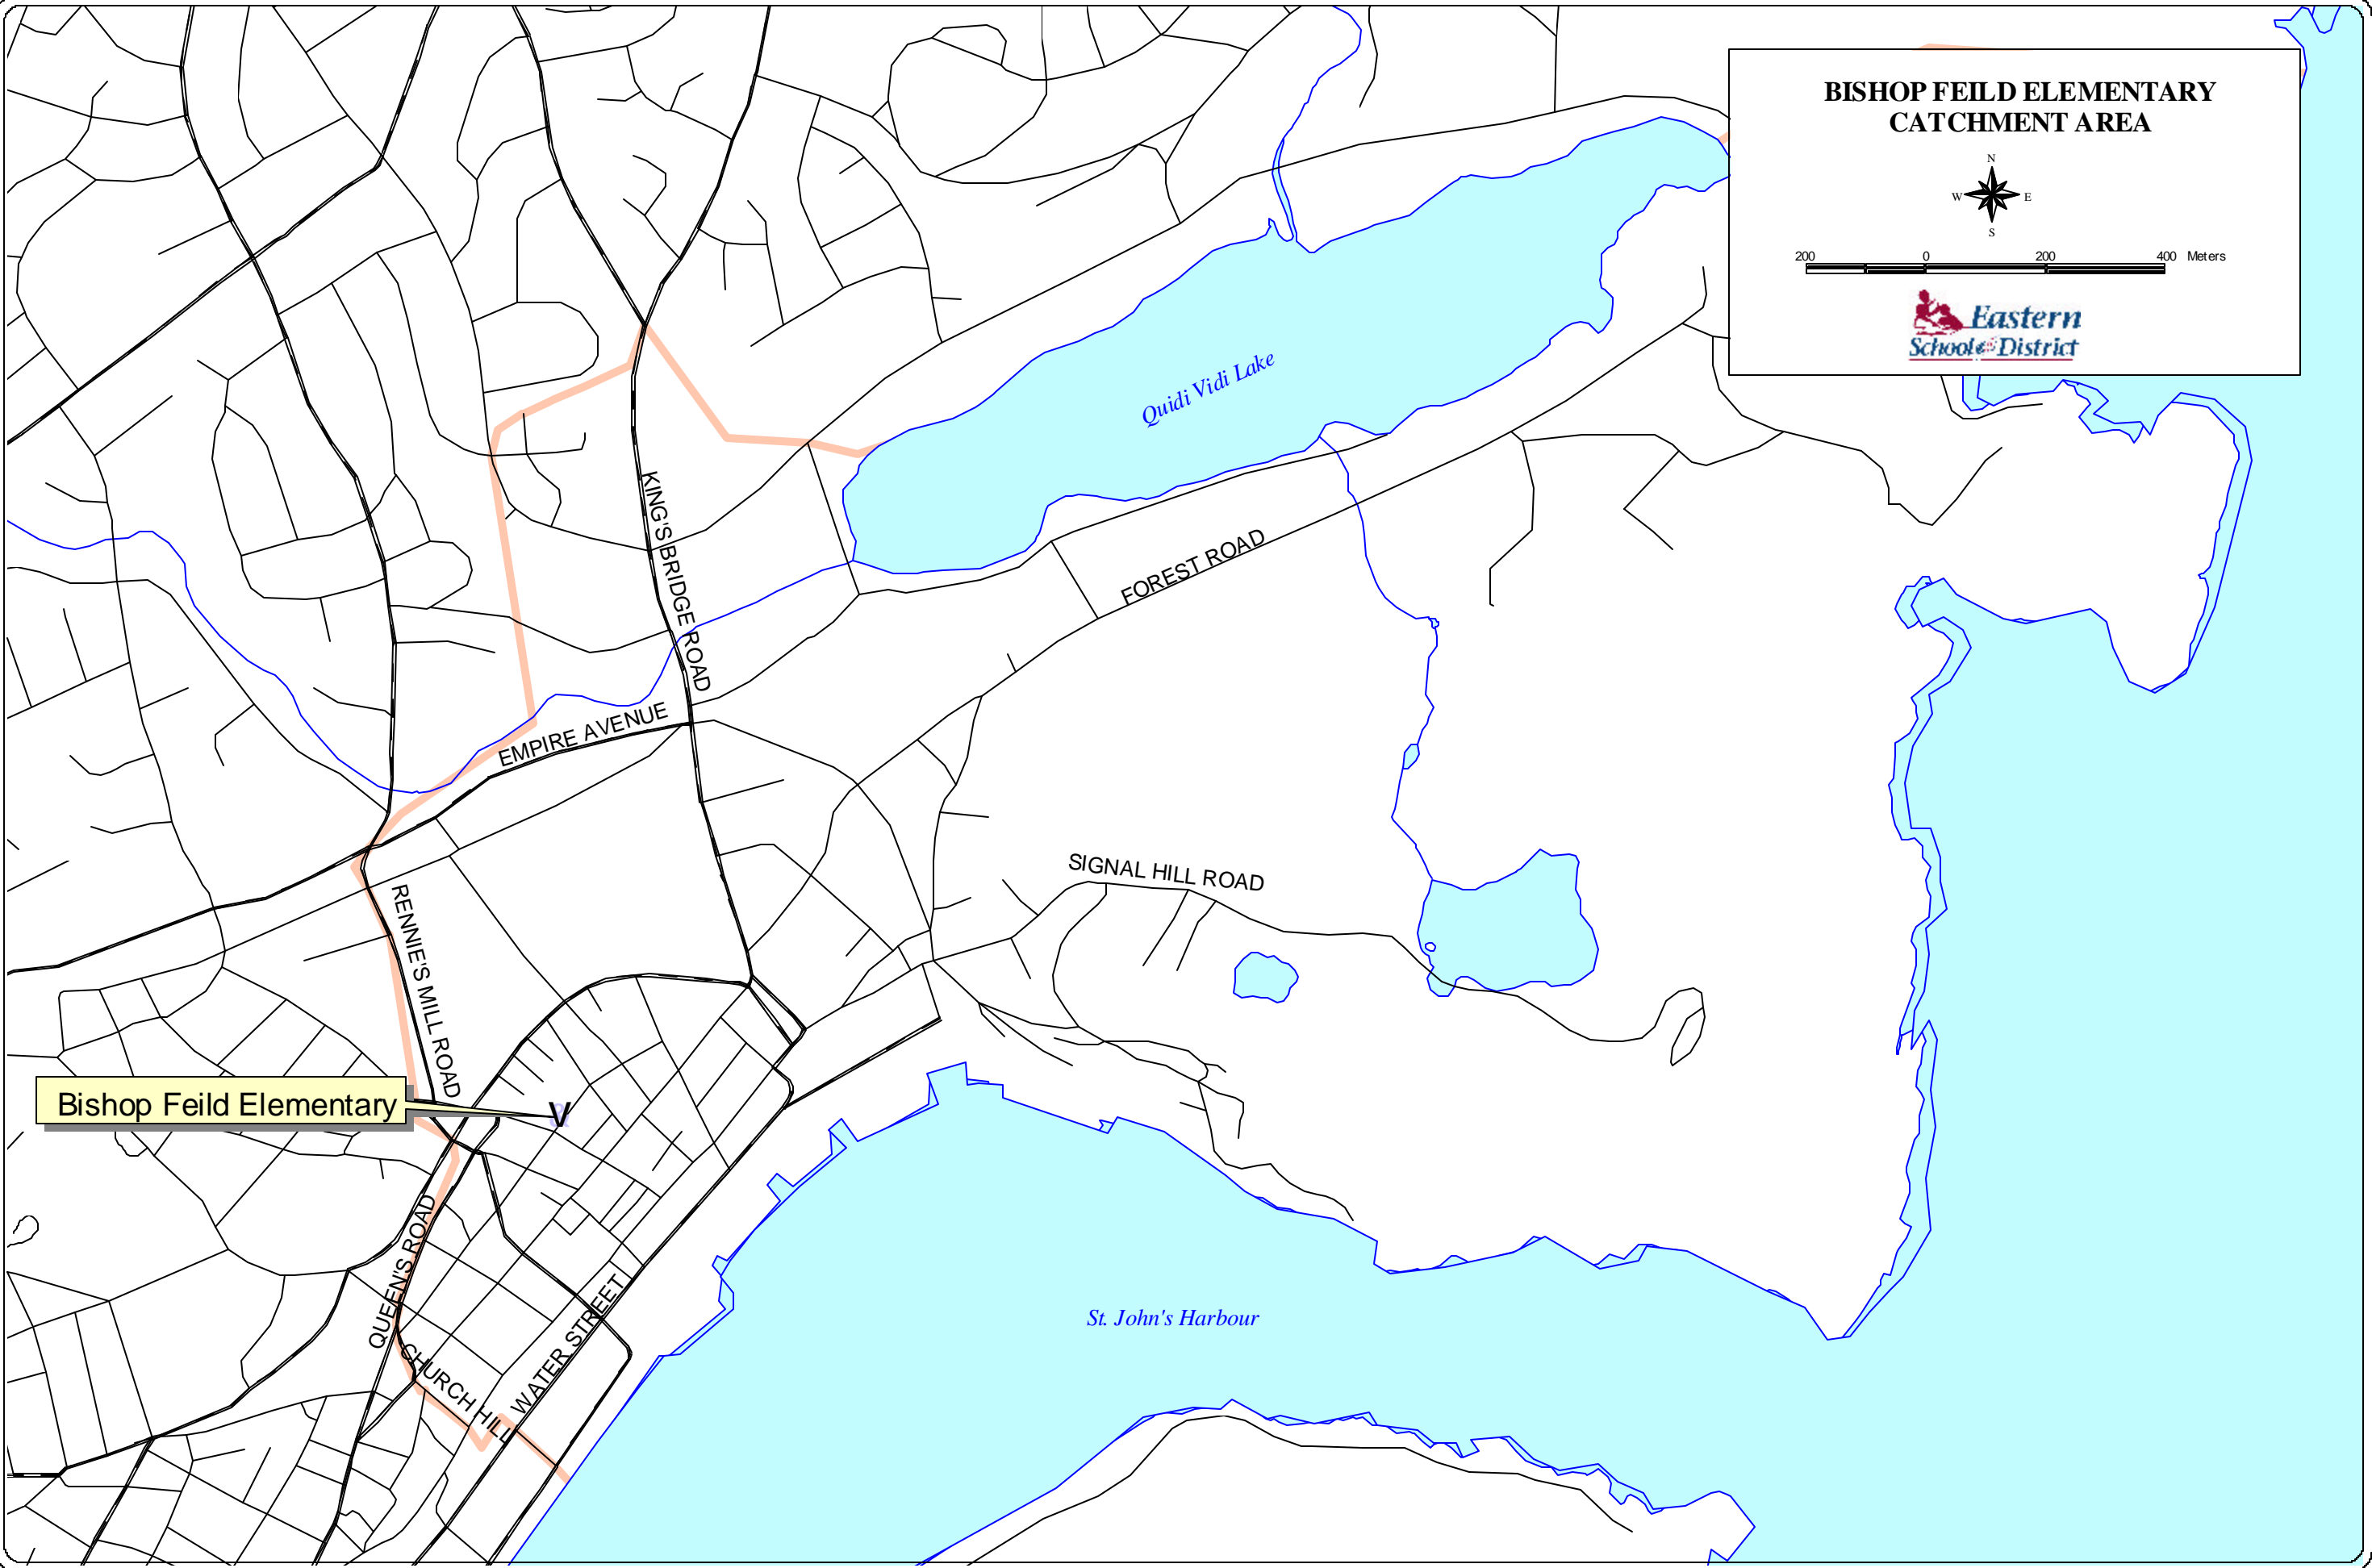

**BISHOP FEILD ELEMENTARY
CATCHMENT AREA**

200 0 200 400 Meters

Bishop Feild Elementary

Quidi Vidi Lake

FOREST ROAD

EMPIRE AVENUE

KINGS BRIDGE ROAD

SIGNAL HILL ROAD

RENNIE'S MILL ROAD

St. John's Harbour

QUEEN'S ROAD

CHURCH HILL

WATER STREET