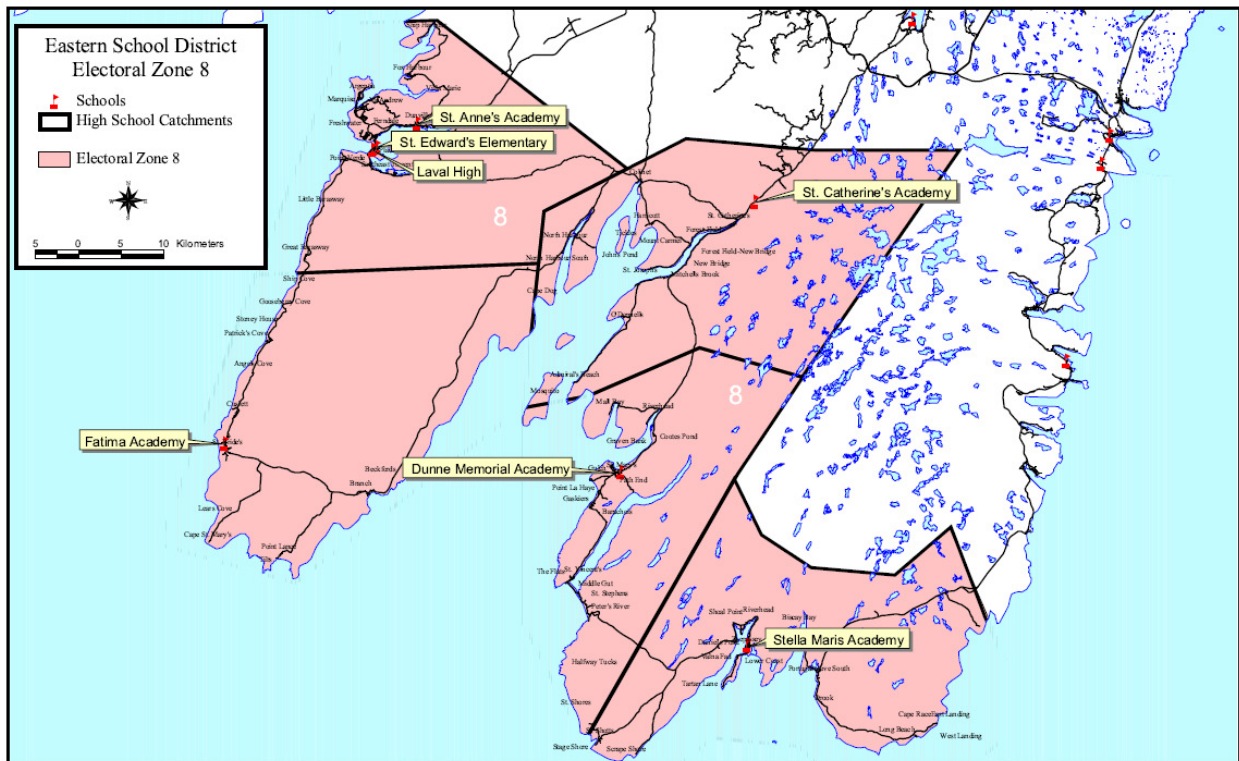

## Electoral Zone 8: Avalon West Region

The area of the Eastern School District jurisdiction commencing at and inclusive of the town of Ship Harbour then in a generally southerly direction following the coastline to include all communities feeding into Laval High, then in a generally southerly direction following the coastline to include all communities that feed into Fatima Academy to and inclusive of Point Lance, then in a generally northerly direction following the coastline to and inclusive of the town of Colinet, then in a generally easterly direction following the coastline to include all communities that feed into St. Catherine's Academy, then in a generally southerly direction following the coastline to include all communities that feed into Stella Maris Academy to and inclusive of the town of Portugal Cove South, then in a generally northerly direction following community boundaries feeding into above schools to the point of commencement.

### Zone 8 Schools:

- Dunne Memorial Academy, St. Mary's
- St. Catherine's Academy, Mount Carmel
- Fatima Academy, St. Bride's
- St. Edward's Elementary, Placentia
- Laval High, Placentia
- St. Anne's Academy, Dunville
- Stella Maris Academy, Trepassey