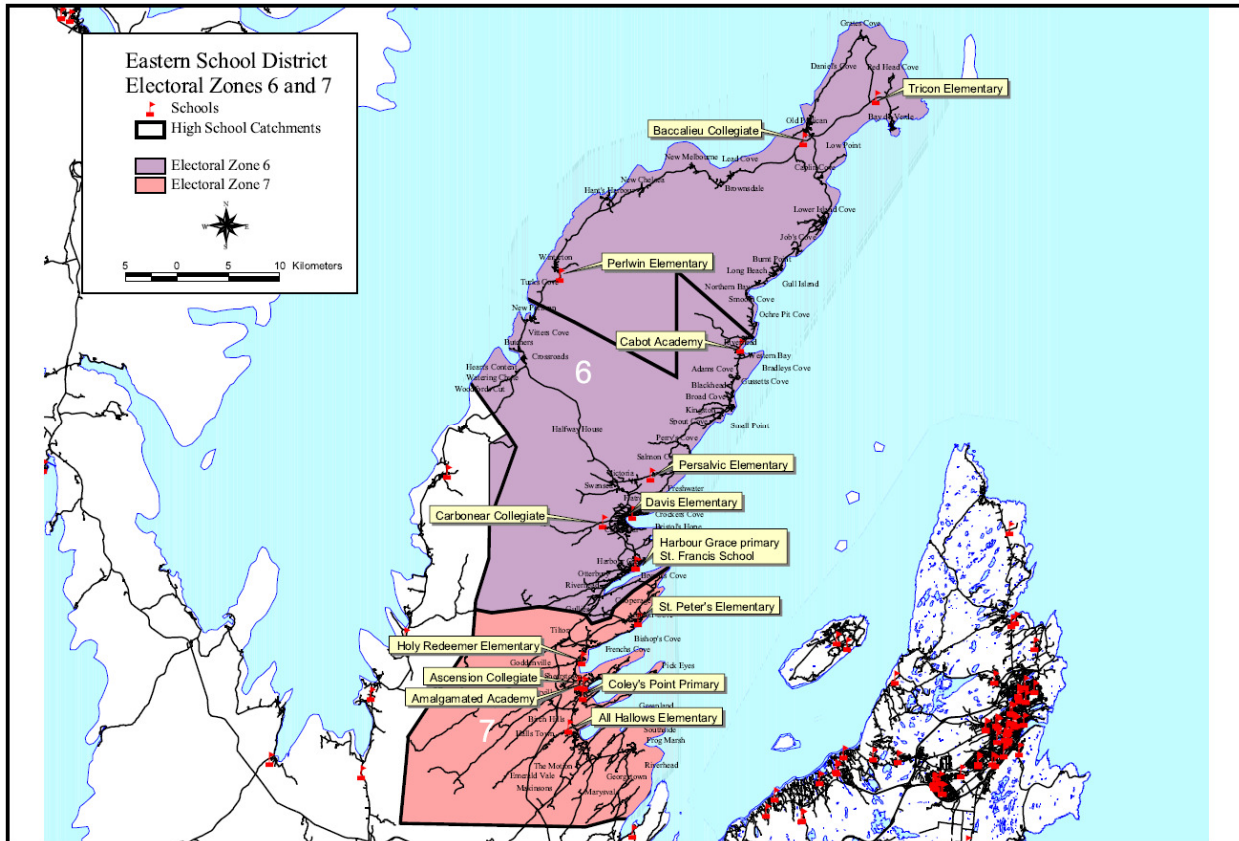

Electoral Zone 6: Avalon West Region

The area of the Eastern School District jurisdiction commencing at but exclusive of the town of Heart's Desire then in a generally northerly direction following the coastline to include all communities feeding into Baccalieu Collegiate to and inclusive of the town of Bay de Verde, then in a generally southerly direction following the coastline to include all communities feeding into Carbonear Collegiate to but exclusive of the town boundary of the town of Bryant's Cove then in a generally southerly direction following the town boundary of Bryant's Cove to and inclusive of the Thickett then in a generally easterly direction following the town boundaries that feed into Carbonear collegiate then in a generally northerly direction to the point of commencement.

Zone 6 Schools:

- Carbonear Collegiate, Carbonear
- Davis Elementary, Carbonear
- Harbour Grace Primary, Harbour Grace
- St. Francis School, Harbour Grace
- Persalvic Elementary, Victoria
- Perlwin Elementary, Winterton
- Tricon Elementary, Bay de Verde
- Baccalieu Collegiate, Old Perlican
- Cabot Academy, Western Bay