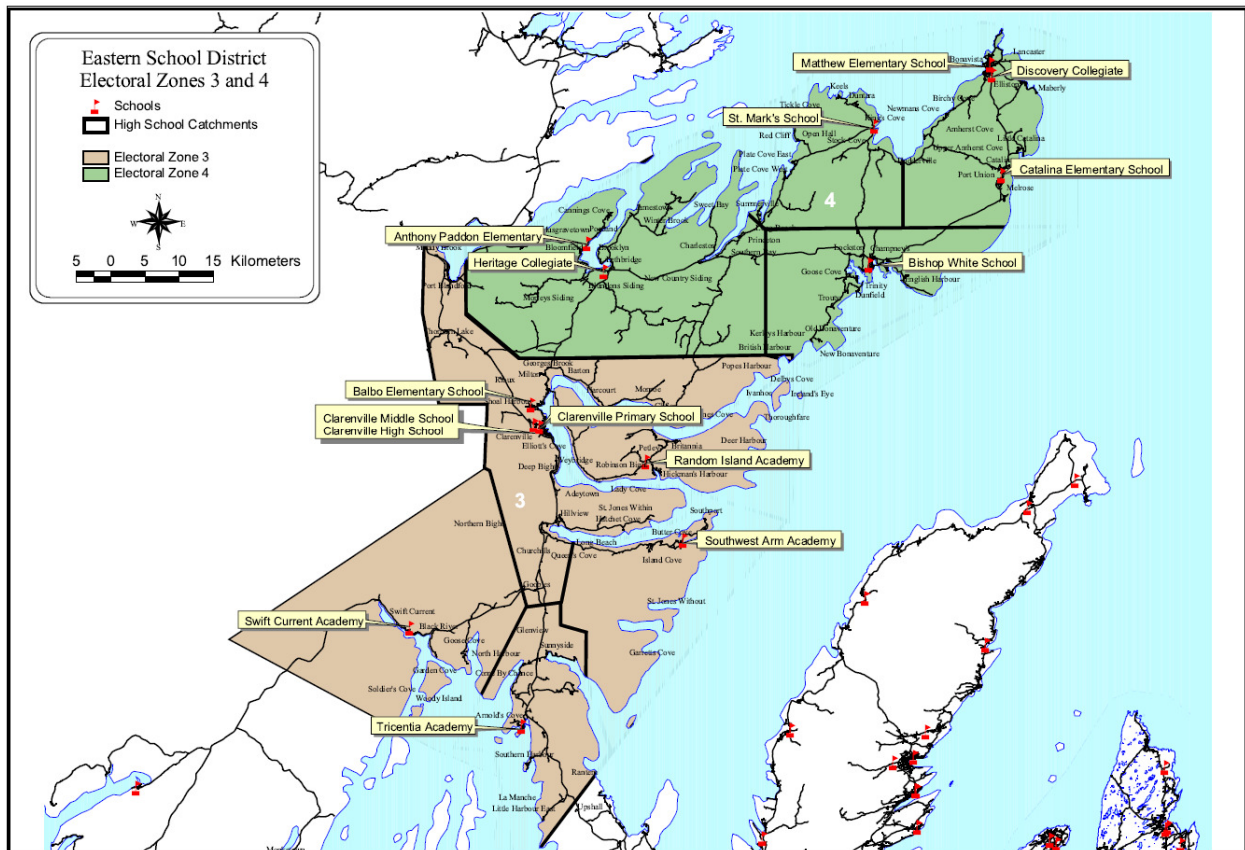

Electoral Zone 3: Vista Region

The area of the Eastern School District jurisdiction commencing at and including the town of Port Blandford then in a generally southerly direction to the town of Georges Brook then in an easterly direction to the coastline, then in a generally southerly direction to and including all communities that feed into Clarenville High School, Random Island Academy and Southwest Arm Academy then following the coastline in a generally southerly direction to but exclusive of the town of Chance Cove then in a generally southwesterly direction to the locality of Northside then following the coastline in a generally northerly direction to include all communities that feed into Tricentia Academy then following the coastline in a generally westerly direction to include all communities that feed into Swift Current Academy then in a generally northerly direction to the point of commencement.

Zone 3 Schools:

- Balbo Elementary School, Shoal Harbour
- Clarenville Primary School, Clarenville
- Clarenville Middle School, Clarenville
- Clarenville High School, Clarenville
- Random Island Academy, Random Island
- Southwest Arm Academy - Little Heart's Ease
- Swift Current Academy, Swift Current
- Tricentia Academy, Arnold's Cove