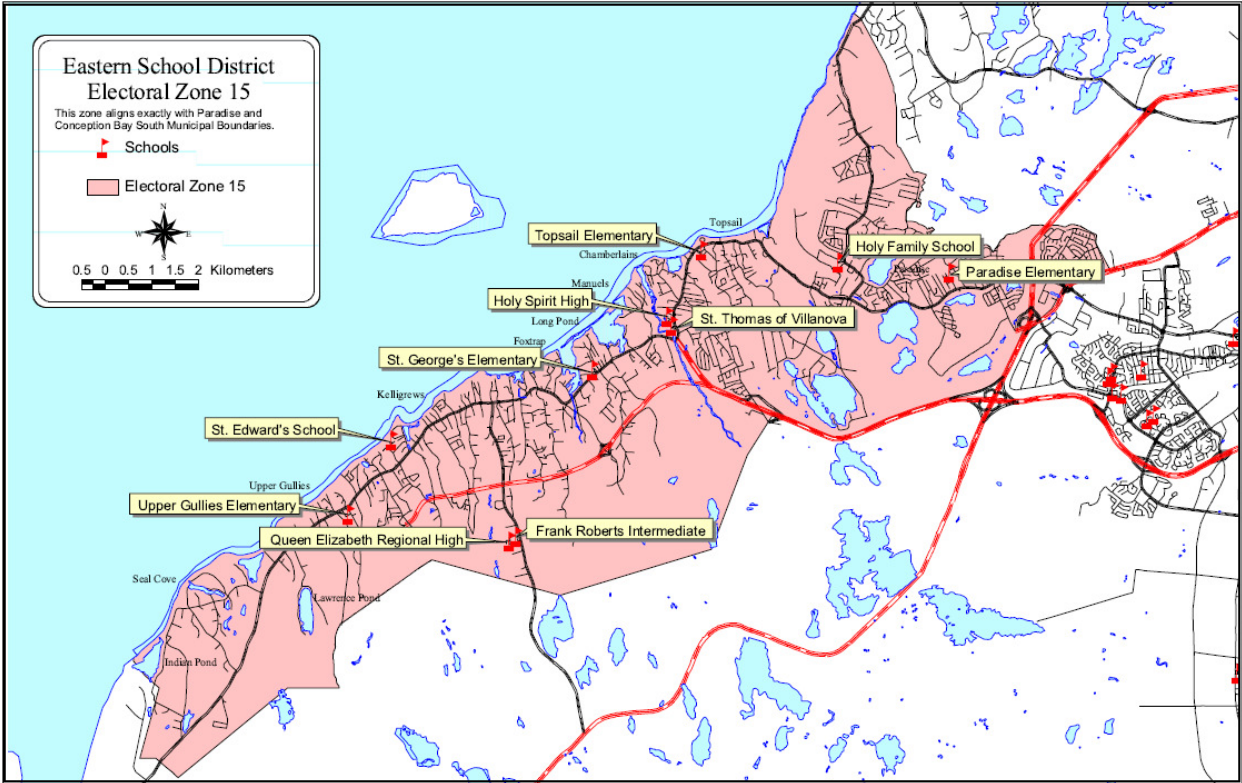

Electoral Zone 15: Avalon East Region

The area of the Eastern School District jurisdiction that corresponds exactly with the boundaries of the towns of Conception Bay South and the Town of Paradise inclusive.

Zone 15 Schools:

- Frank Roberts Intermediate, Foxtrap
- Holy Family Elementary, Topsail
- Holy Spirit High, Manuels
- Paradise Elementary, Paradise
- Queen Elizabeth High, Foxtrap
- St. Edward's Elementary, Kelligrews
- St. George's Elementary, Long Pond
- Villanova Junior High, Manuels
- Topsail Elementary, Topsail
- Upper Gullies Elementary, Upper Gullies