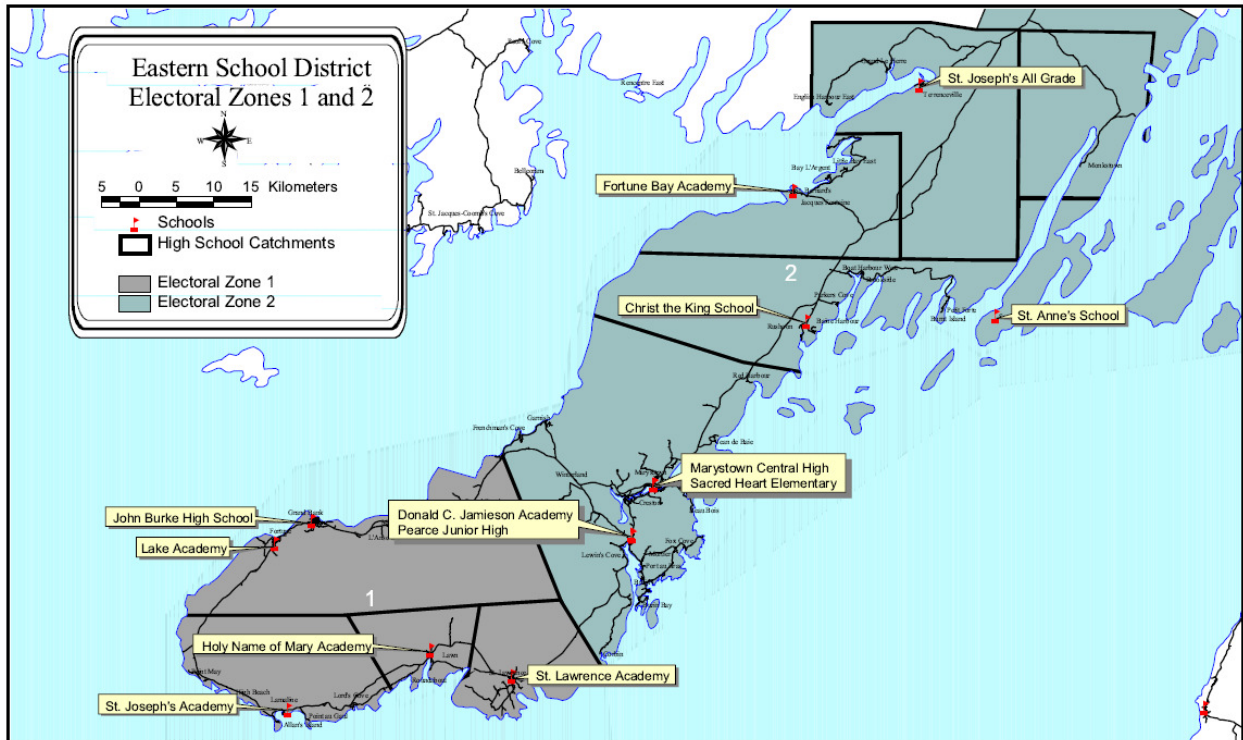

Electoral Zone 1: Burin Region

The area of the Eastern School District jurisdiction commencing at Grand Beach extending in a straight line in a generally southwesterly direction to the town of Little St. Lawrence then following the coastline in a generally easterly direction to include communities which feed into St. Lawrence Academy, St. Joseph's Academy and Holy Name of Mary Schools; then following the coastline in a generally northerly direction to include communities that feed into Lake Academy and John Burke High schools to the point of commencement.

Zone 1 Schools:

- John Burke High School, Grand Bank
- Lake Academy, Fortune
- Holy Name of Mary Academy, Lawn
- St. Joseph's Academy, Lamaline
- St. Lawrence Academy, St. Lawrence