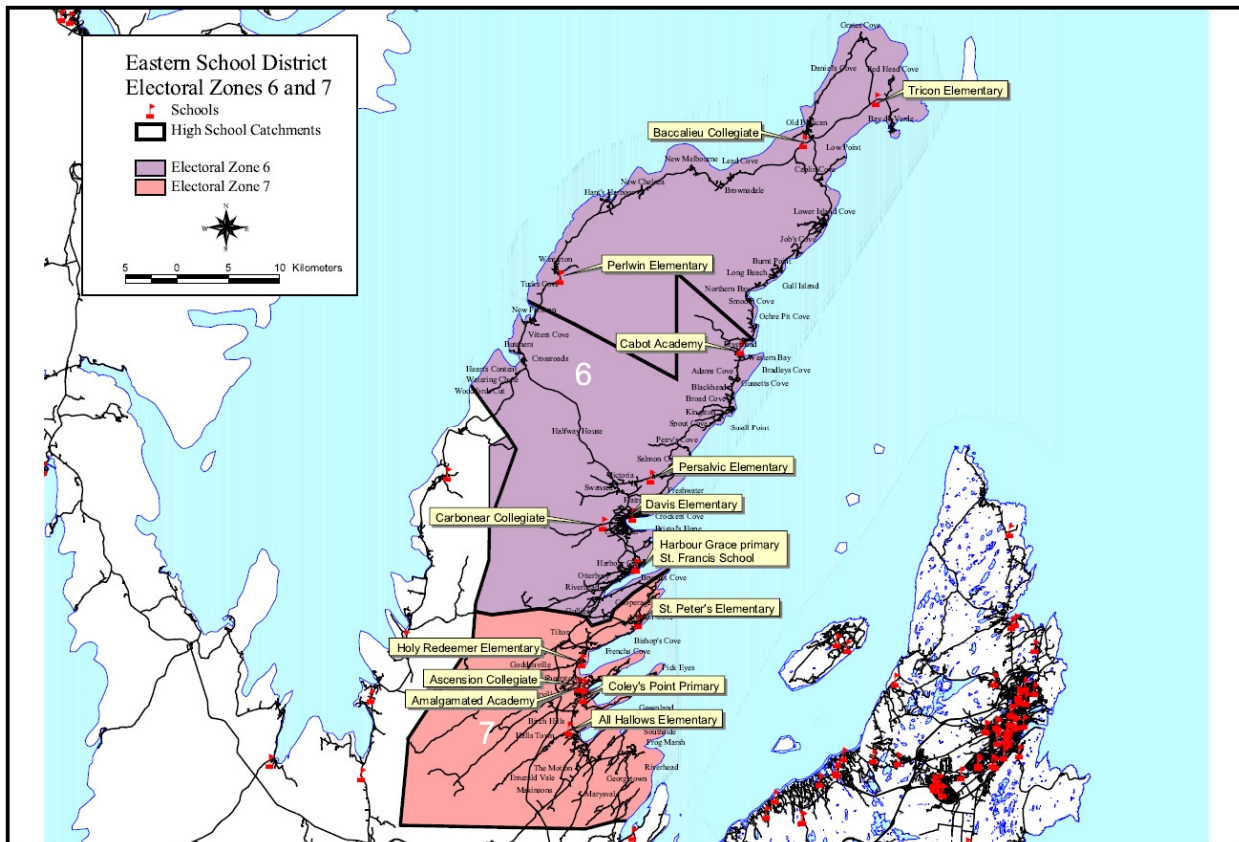

## Electoral Zone 7: Avalon West Region

The area of the Eastern School District jurisdiction commencing at and inclusive of the Town of Bryant's Cove then extending along the coast in a generally southwesterly direction to the community of Marysvale inclusive.

### Zone 7 Schools:

- All Hallow's Elementary, North River
- Ascension Collegiate, Bay Roberts
- Amalgamated Academy, Bay Roberts
- Coley's Point Primary, Coley's Point
- Holy Redeemer Elementary, Spaniard's Bay
- St. Peter's Elementary, Upper Island Cove