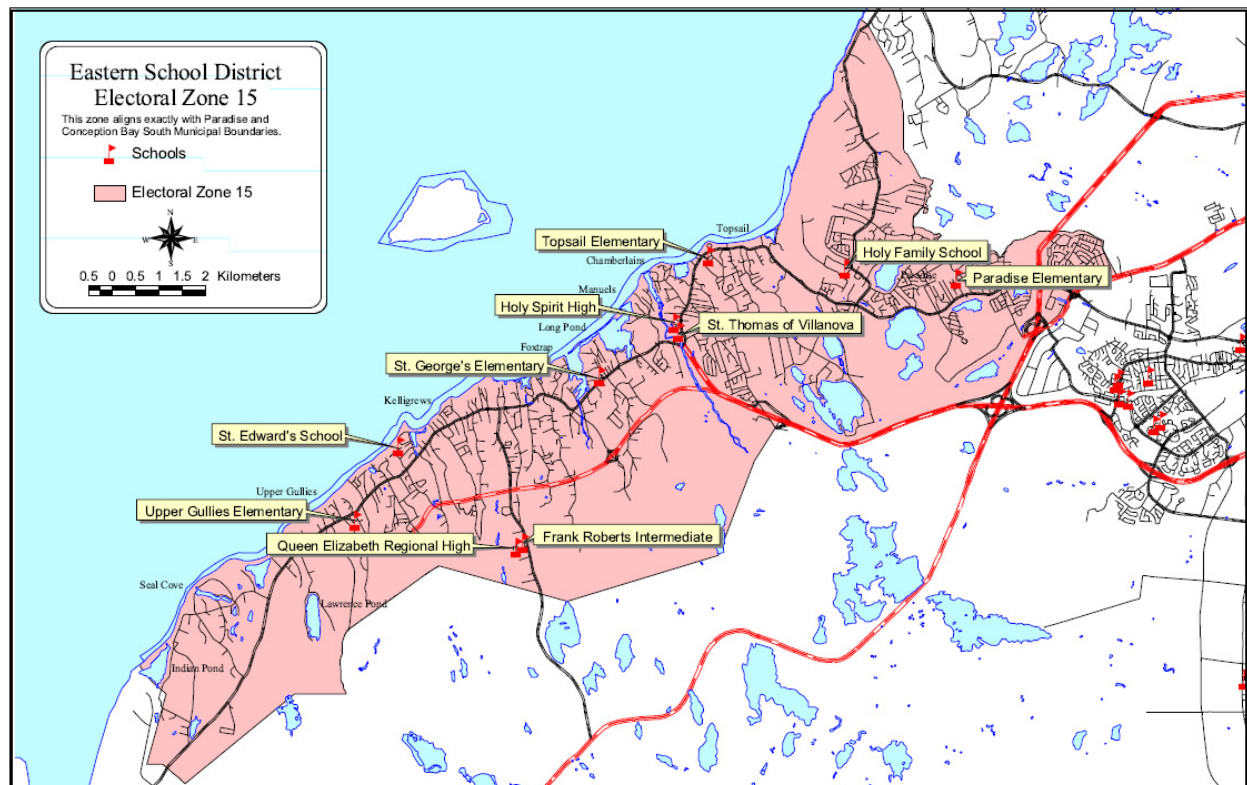

## Electoral Zone 15: Avalon East Region

The area of the Eastern School District jurisdiction that corresponds exactly with the boundaries of the towns of Conception Bay South and the Town of Paradise inclusive.

### Zone 15 Schools:

- Frank Roberts Intermediate, Foxtrap
- Holy Family Elementary, Paradise
- Holy Spirit High, Manuels
- Paradise Elementary, Paradise
- Queen Elizabeth High, Foxtrap
- St. Edward's Elementary, Kelligrews
- St. George's Elementary, Long Pond
- Villanova Junior High, Manuels
- Topsail Elementary, Topsail
- Upper Gullies Elementary, Upper Gullies