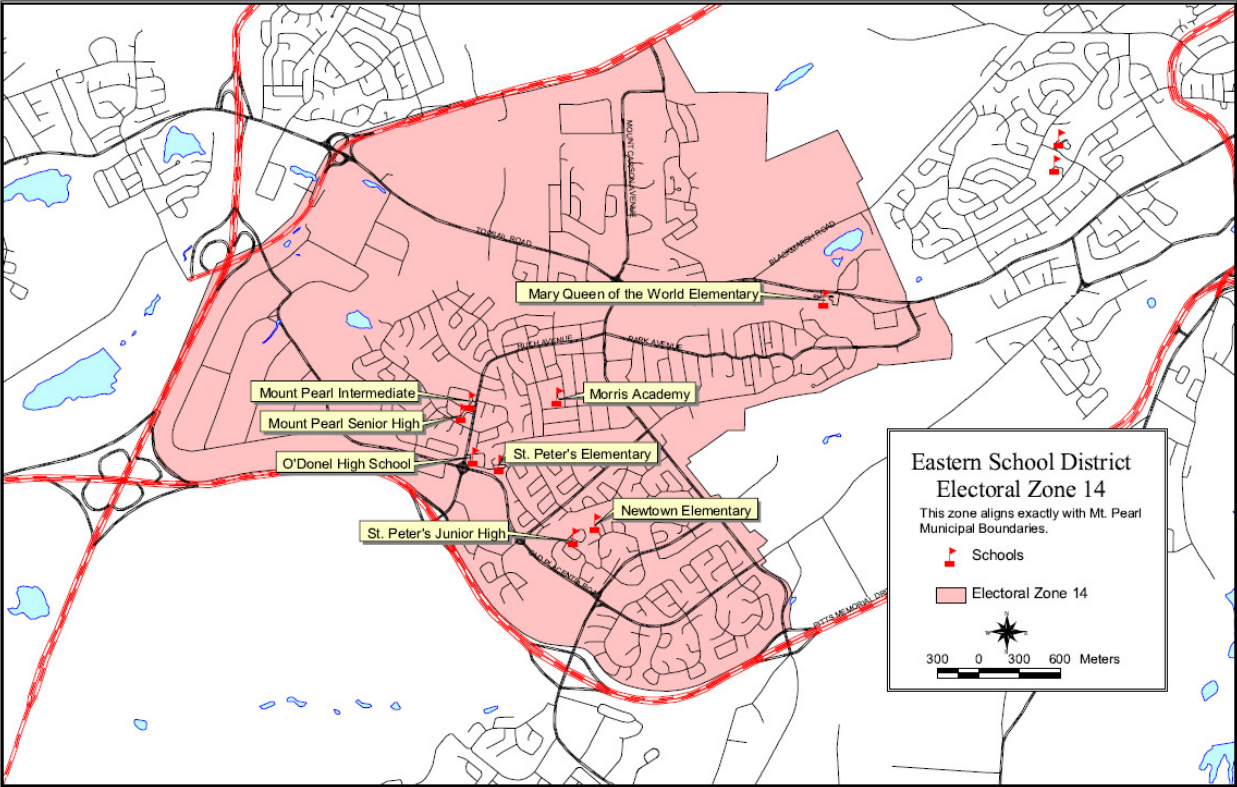

Electoral Zone 14: Avalon East Region

The area of the Eastern School District jurisdiction that corresponds exactly with the boundaries of the City of Mt. Pearl.

Zone 14 Schools:

- Mary Queen of the World School, Topsail Road
- Morris Academy, Roosevelt Avenue
- Mount Pearl Intermediate, Ruth Avenue
- Mount Pearl Senior High, Ruth Avenue
- Newtown Elementary, Jackman Drive
- O'Donel High, Ruth Avenue
- St. Peter's Elementary, Munden Drive
- St. Peter's Junior High, Ashford Drive