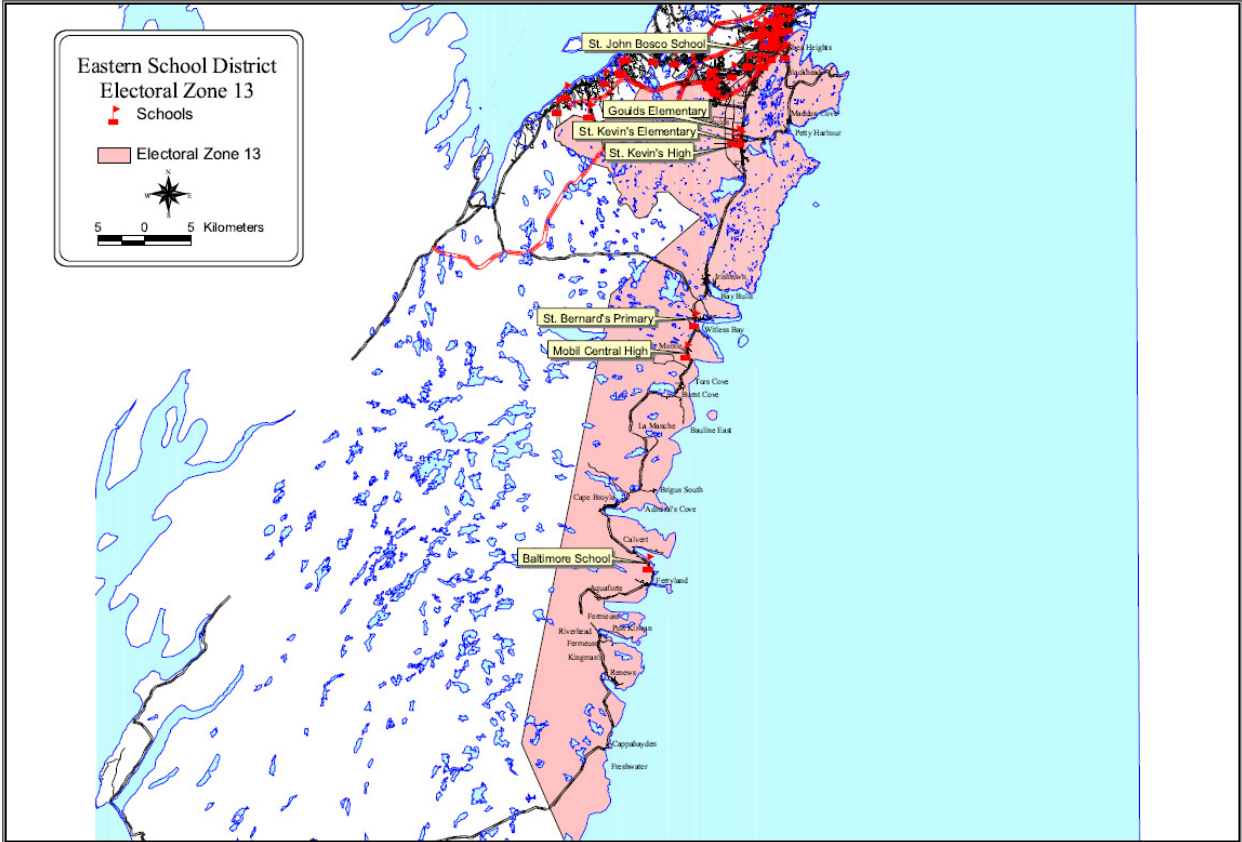

Electoral Zone 13: Avalon East Region

The area of the Eastern School District jurisdiction that corresponds exactly with the boundaries of Ward 5 of the City of St. John's and includes the towns from Petty Harbour-Maddox Cove following the coastline in a generally southerly direction to include all communities feeding into Mobile Central High to, but exclusive of, the town of Portugal Cove South then in a generally northerly direction following community boundaries to point of commencement.

Zone 13 Schools:

- Goulds Elementary, Goulds
- St. Kevin's Junior High, Goulds
- St. Kevin's High, Goulds
- Baltimore, Ferryland
- Mobile Regional High, Mobile
- St. Bernard's Primary, Witless Bay
- St. John Bosco, Shea Heights