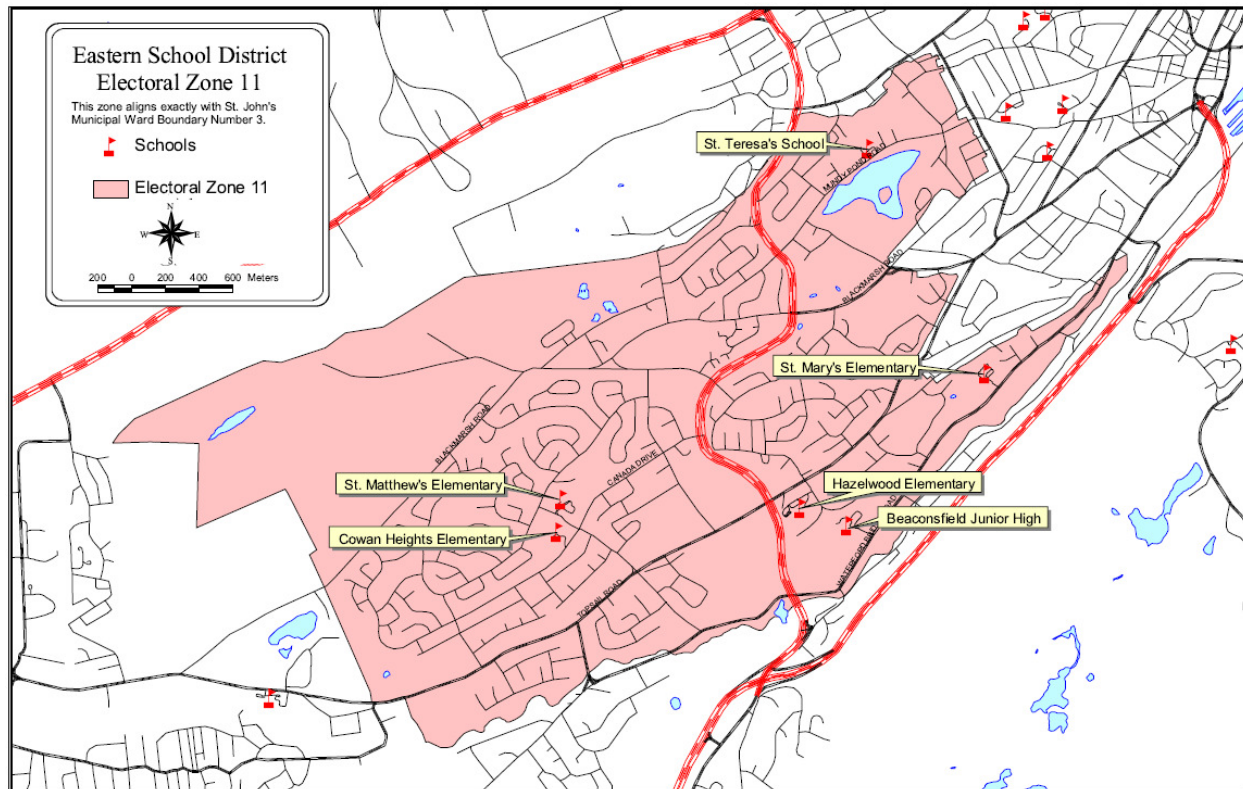

Electoral Zone 11: Avalon East Region

The area of the Eastern School District jurisdiction that corresponds exactly with the boundaries of Ward 3 of the City of St. John's.

Zone 11 Schools:

- Beaconsfield Junior High, Waterford Bridge Road
- Cowan Heights Elementary, Canada Drive
- Hazelwood Elementary, Topsail Road
- St. Mary's Elementary, Waterford Bridge Road
- St. Matthew's Elementary, Cowan Avenue
- St. Teresa's, Mundy Pond Road